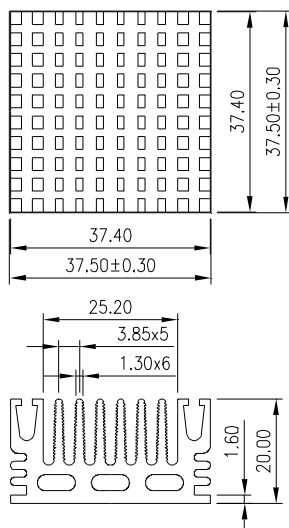

36 — **38.7** — **14.9**
LENGTH 36mm
WIDTH 38.7mm
HEIGHT 14.9mm

MATERIAL: ALUMINUM

NOTE : SOME SIZES, STYLES AND OPTION ARE NON-STANDARD, NON-CANCELLABLE, NON-RETURNABLE

HEAT SINK HS373B SERIES WITH CLIP

HS	373B	36	38	15
HEAT SINK	SERIES NO. 373B	LENGTH 36mm	WIDTH 38mm	HEIGHT 15mm

MATERIAL: ALUMINUM

HEAT SINK HS375 SERIES WITH CLIP

HS	375	37.4	37.4	20
HEAT SINK	SERIES NO. 375	LENGTH 37.4mm	WIDTH 37.4mm	HEIGHT 20mm

MATERIAL: ALUMINUM

HEAT SINK HS375E SERIES

HS	375E	37.4	37.4	20
HEAT SINK	SERIES NO. 375E	LENGTH 37.4mm	WIDTH 37.4mm	HEIGHT 20mm

MATERIAL: ALUMINUM

NOTE : SOME SIZES, STYLES AND OPTION ARE NON-STANDARD, NON-CANCELLABLE, NON-RETURNABLE

HEAT SINK HS376 SERIES WITH CLIP

HS	376	37.4	37.4	25
HEAT SINK	SERIES NO. 376	LENGTH 37.4mm	WIDTH 37.4mm	HEIGHT 25mm
MATERIAL: ALUMINUM				

HEAT SINK HS376A SERIES WITH CLIP

HS	376A	37.4	37.6	25
HEAT SINK	SERIES NO. 376A	LENGTH 37.4mm	WIDTH 37.6mm	HEIGHT 25mm
MATERIAL: ALUMINUM				