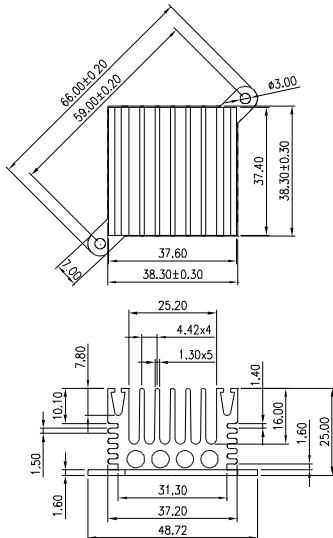

HS	373B	36	38	15
HEAT SINK	SERIES NO. 373B	LENGTH 36mm	WIDTH 38mm	HEIGHT 15mm

MATERIAL: ALUMINUM

HEAT SINK HS375 SERIES WITH CLIP

HS	375	37.4	37.4	20
HEAT SINK	SERIES NO. 375	LENGTH 37.4mm	WIDTH 37.4mm	HEIGHT 20mm

MATERIAL: ALUMINUM

HEAT SINK HS375E SERIES

HS	375E	37.4	37.4	20
HEAT SINK	SERIES NO. 375E	LENGTH 37.4mm	WIDTH 37.4mm	HEIGHT 20mm

MATERIAL: ALUMINUM

NOTE : SOME SIZES, STYLES AND OPTION ARE NON-STANDARD, NON-CANCELLABLE, NON-RETURNABLE

HEAT SINK HS376 SERIES WITH CLIP

HS	376	37.4	37.4	25
HEAT SINK	SERIES NO. 376	LENGTH 37.4mm	WIDTH 37.4mm	HEIGHT 25mm
MATERIAL: ALUMINUM				

HEAT SINK HS376A SERIES WITH CLIP

HS	376A	37.4	37.6	25
HEAT SINK	SERIES NO. 376A	LENGTH 37.4mm	WIDTH 37.6mm	HEIGHT 25mm
MATERIAL: ALUMINUM				

HEAT SINK HS378 SERIES WITH CLIP

HS	378	36	38.7	24.8
HEAT SINK	SERIES NO. 378	LENGTH 36mm	WIDTH 38.7mm	HEIGHT 24.8mm

MATERIAL: ALUMINUM

HEAT SINK HS378B1 SERIES WITH CLIP

HS	378B1	31	37.5	25
HEAT SINK	SERIES NO. 378B1	LENGTH 31mm	WIDTH 37.5mm	HEIGHT 25mm