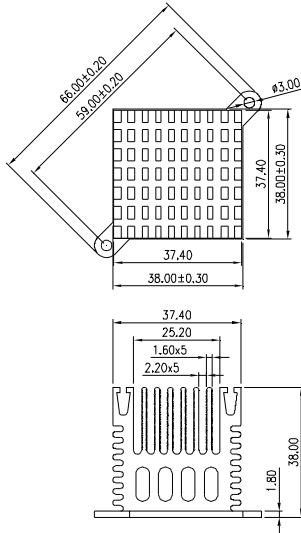

MATERIAL: ALUMINUM

NOTE : SOME SIZES, STYLES AND OPTION ARE NON-STANDARD, NON-CANCELLABLE, NON-RETURNABLE

HEAT SINK HS391A SERIES WITH CLIP

HS	391A	37.4	37.4	30
HEAT SINK	SERIES NO. 391A	LENGTH 37.4mm	WIDTH 37.4mm	HEIGHT 30mm

MATERIAL: ALUMINUM

HEAT SINK HS391X SERIES WITH CLIP

HS	391X	37.4	37.4	30
HEAT SINK	SERIES NO. 391X	LENGTH 37.4mm	WIDTH 37.4mm	HEIGHT 30mm

MATERIAL: ALUMINUM

HEAT SINK HS392 SERIES

HS	392	X	37.4	38
HEAT SINK	SERIES NO. 392	LENGTH OPTION DIM= XX.XXmm	WIDTH 37.4mm	HEIGHT 38mm

MATERIAL: ALUMINUM

NOTE : SOME SIZES, STYLES AND OPTION ARE NON-STANDARD, NON-CANCELLABLE, NON-RETURNABLE

HEAT SINK HS392A SERIES WITH CLIP

HS	392A	37.4	37.4	38
HEAT SINK		LENGTH	WIDTH	HEIGHT
SERIES NO. 392A		37.4mm	37.4mm	38mm

MATERIAL: ALUMINUM

HEAT SINK HS392X SERIES WITH CLIP

HS	392X	37.4	37.4	38
HEAT SINK		LENGTH	WIDTH	HEIGHT
SERIES NO. 392X		37.4mm	37.4mm	38mm

MATERIAL: ALUMINUM

HEAT SINK HS393 SERIES

HS	393	38	38.1	10.3
HEAT SINK		LENGTH	WIDTH	HEIGHT
SERIES NO. 393		38mm	38.1mm	10.3mm