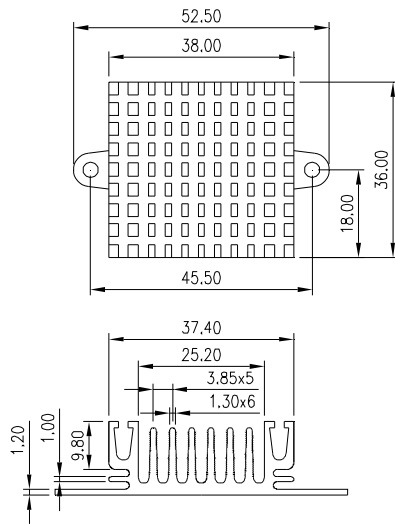

20
LENGTH
20mm

14
WIDTH
14mm

7
HEIGHT
7mm

MATERIAL: ALUMINUM

NOTE : SOME SIZES, STYLES AND OPTION ARE NON-STANDARD, NON-CANCELLABLE, NON-RETURNABLE

HEAT SINK HS370 SERIES

HS	370	21	21	6
HEAT SINK	SERIES NO. 370	LENGTH 21mm	WIDTH 21mm	HEIGHT 6mm

MATERIAL: ALUMINUM

HEAT SINK HS373 SERIES WITH CLIP

HS 373
HEAT SINK
SERIES NO.
373

60 — **60** — **15**
LENGTH 60mm
WIDTH 60mm
HEIGHT 15mm

MATERIAL: ALUMINUM

HEAT SINK HS373A SERIES WITH CLIP

HS 373A
HEAT SINK
SERIES NO.
373A

36 — **38.7** — **14.9**
LENGTH 36mm
WIDTH 38.7mm
HEIGHT 14.9mm

MATERIAL: ALUMINUM

NOTE : SOME SIZES, STYLES AND OPTION ARE NON-STANDARD, NON-CANCELLABLE, NON-RETURNABLE

HEAT SINK HS373B SERIES WITH CLIP

HS	373B	36	38	15
HEAT SINK	SERIES NO. 373B	LENGTH 36mm	WIDTH 38mm	HEIGHT 15mm

MATERIAL: ALUMINUM

HEAT SINK HS375 SERIES WITH CLIP

HS	375	37.4	37.4	20
HEAT SINK	SERIES NO. 375	LENGTH 37.4mm	WIDTH 37.4mm	HEIGHT 20mm