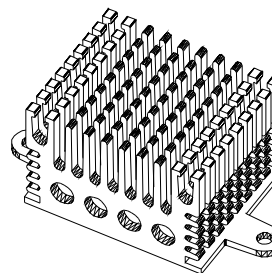

HEAT SINK HS378 SERIES WITH CLIP

HS	378	36	38.7	24.8
HEAT SINK	SERIES NO. 378	LENGTH 36mm	WIDTH 38.7mm	HEIGHT 24.8mm

MATERIAL: ALUMINUM

HEAT SINK HS378B1 SERIES WITH CLIP

HS	378B1	31	37.5	25
HEAT SINK	SERIES NO. 378B1	LENGTH 31mm	WIDTH 37.5mm	HEIGHT 25mm

MATERIAL: ALUMINUM

HEAT SINK HS378C1 SERIES WITH CLIP

HS	378C1	31	38.5	24.7
HEAT SINK	SERIES NO. 378C1	LENGTH 31mm	WIDTH 38.5mm	HEIGHT 24.7mm

MATERIAL: ALUMINUM

NOTE : SOME SIZES, STYLES AND OPTION ARE NON-STANDARD, NON-CANCELLABLE, NON-RETURNABLE

HEAT SINK HS378W SERIES WITH CLIP

HS	378W	60	37.8	25
HEAT SINK		LENGTH 60mm	WIDTH 37.8mm	HEIGHT 25mm
SERIES NO. 378W				

MATERIAL: ALUMINUM

HEAT SINK HS378Z SERIES WITH CLIP

HS	378Z	37.6	37.6	25
HEAT SINK		LENGTH 37.6mm	WIDTH 37.6mm	HEIGHT 25mm
SERIES NO. 378Z				

MATERIAL: ALUMINUM

HEAT SINK HS382 SERIES WITH HOOK

HS	382	50	53	11.2	X
HEAT SINK		LENGTH 50mm	WIDTH 53mm	HEIGHT 11.2mm	
SERIES NO. 382					M TYPE HOOK OPTION BLANK: WITHOUT M TYPE HOOK +005A: WITH M TYPE HOOK