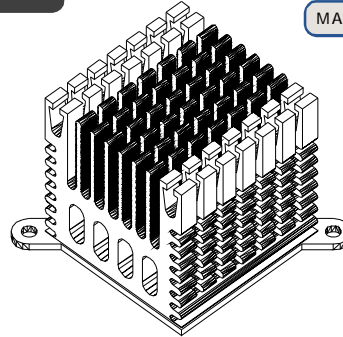

MATERIAL: ALUMINUM

HEAT SINK HS391X SERIES WITH CLIP

HS	391X	37.4	37.4	30
HEAT SINK	SERIES NO. 391X	LENGTH 37.4mm	WIDTH 37.4mm	HEIGHT 30mm

MATERIAL: ALUMINUM

HEAT SINK HS392 SERIES

HS	392	X	37.4	38
HEAT SINK	SERIES NO. 392	LENGTH OPTION DIM= XX.XXmm	WIDTH 37.4mm	HEIGHT 38mm

MATERIAL: ALUMINUM

NOTE : SOME SIZES, STYLES AND OPTION ARE NON-STANDARD, NON-CANCELLABLE, NON-RETURNABLE

HEAT SINK HS392A SERIES WITH CLIP

HS	392A	37.4	37.4	38
HEAT SINK		LENGTH	WIDTH	HEIGHT
SERIES NO. 392A		37.4mm	37.4mm	38mm

MATERIAL: ALUMINUM

HEAT SINK HS392X SERIES WITH CLIP

HS	392X	37.4	37.4	38
HEAT SINK		LENGTH	WIDTH	HEIGHT
SERIES NO. 392X		37.4mm	37.4mm	38mm

MATERIAL: ALUMINUM

HEAT SINK HS393 SERIES

HS	393	38	38.1	10.3
HEAT SINK		LENGTH	WIDTH	HEIGHT
SERIES NO. 393		38mm	38.1mm	10.3mm