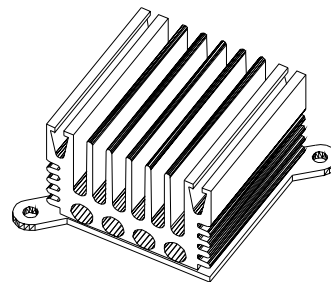

HEAT SINK HS376 SERIES WITH CLIP

HS	376	37.4	37.4	25
HEAT SINK	SERIES NO. 376	LENGTH 37.4mm	WIDTH 37.4mm	HEIGHT 25mm
MATERIAL: ALUMINUM				

HEAT SINK HS376A SERIES WITH CLIP

HS	376A	37.4	37.6	25
HEAT SINK	SERIES NO. 376A	LENGTH 37.4mm	WIDTH 37.6mm	HEIGHT 25mm
MATERIAL: ALUMINUM				

HEAT SINK HS376E SERIES

HS	376E	37.5	37.5	25
HEAT SINK	SERIES NO. 376E	LENGTH 37.5mm	WIDTH 37.5mm	HEIGHT 25mm
MATERIAL: ALUMINUM				

NOTE : SOME SIZES, STYLES AND OPTION ARE NON-STANDARD, NON-CANCELLABLE, NON-RETURNABLE