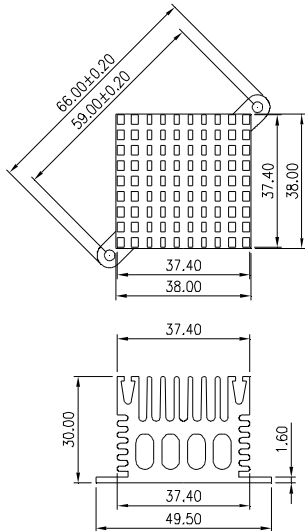

HEAT SINK HS378W SERIES WITH CLIP

HS	378W	60	37.8	25
HEAT SINK		LENGTH 60mm	WIDTH 37.8mm	HEIGHT 25mm
SERIES NO. 378W				

MATERIAL: ALUMINUM

HEAT SINK HS378Z SERIES WITH CLIP

HS	378Z	37.6	37.6	25
HEAT SINK		LENGTH 37.6mm	WIDTH 37.6mm	HEIGHT 25mm
SERIES NO. 378Z				

MATERIAL: ALUMINUM

HEAT SINK HS382 SERIES WITH HOOK

HS	382	50	53	11.2	X
HEAT SINK		LENGTH 50mm	WIDTH 53mm	HEIGHT 11.2mm	
SERIES NO. 382					M TYPE HOOK OPTION BLANK: WITHOUT M TYPE HOOK +005A: WITH M TYPE HOOK

MATERIAL: ALUMINUM

NOTE : SOME SIZES, STYLES AND OPTION ARE NON-STANDARD, NON-CANCELLABLE, NON-RETURNABLE

HEAT SINK HS391A SERIES WITH CLIP

HS	391A	37.4	37.4	30
HEAT SINK	SERIES NO. 391A	LENGTH 37.4mm	WIDTH 37.4mm	HEIGHT 30mm

MATERIAL: ALUMINUM

HEAT SINK HS391X SERIES WITH CLIP

HS	391X	37.4	37.4	30
HEAT SINK	SERIES NO. 391X	LENGTH 37.4mm	WIDTH 37.4mm	HEIGHT 30mm

MATERIAL: ALUMINUM

HEAT SINK HS392 SERIES

HS	392	X	37.4	38
HEAT SINK	SERIES NO. 392	LENGTH OPTION DIM= XX.XXmm	WIDTH 37.4mm	HEIGHT 38mm