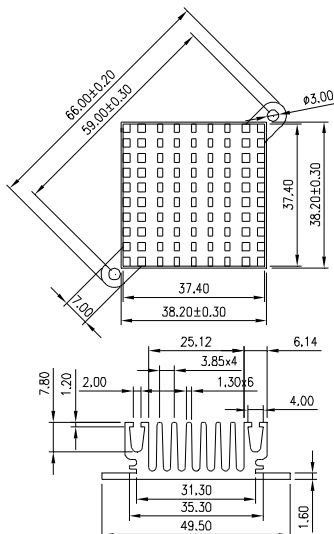

20
LENGTH
20mm

14
WIDTH
14mm

7
HEIGHT
7mm

MATERIAL: ALUMINUM

NOTE : SOME SIZES, STYLES AND OPTION ARE NON-STANDARD, NON-CANCELLABLE, NON-RETURNABLE

HEAT SINK HS370 SERIES

HS	370	21	21	6
HEAT SINK	SERIES NO. 370	LENGTH 21mm	WIDTH 21mm	HEIGHT 6mm

MATERIAL: ALUMINUM

HEAT SINK HS371B SERIES WITH CLIP

HS	371B	36	36	6.5
HEAT SINK	SERIES NO. 371B	LENGTH 36mm	WIDTH 36mm	HEIGHT 6.5mm

MATERIAL: ALUMINUM

HEAT SINK HS372 SERIES WITH CLIP

HS	372	37.4	37.4	15
HEAT SINK	SERIES NO. 372	LENGTH 37.4mm	WIDTH 37.4mm	HEIGHT 15mm

36 — **38.7** — **14.9**
LENGTH 36mm
WIDTH 38.7mm
HEIGHT 14.9mm

MATERIAL: ALUMINUM

NOTE : SOME SIZES, STYLES AND OPTION ARE NON-STANDARD, NON-CANCELLABLE, NON-RETURNABLE

HEAT SINK HS373B SERIES WITH CLIP

HEAT SINK HS376 SERIES WITH CLIP

HS	376	37.4	37.4	25
HEAT SINK	SERIES NO. 376	LENGTH 37.4mm	WIDTH 37.4mm	HEIGHT 25mm
MATERIAL: ALUMINUM				

HEAT SINK HS376A SERIES WITH CLIP

HS	376A	37.4	37.6	25
HEAT SINK	SERIES NO. 376A	LENGTH 37.4mm	WIDTH 37.6mm	HEIGHT 25mm
MATERIAL: ALUMINUM				