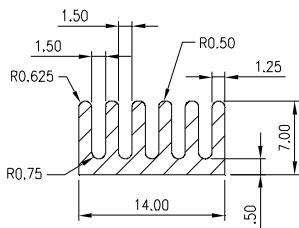

HEAT SINK HS366 SERIES

HS 366
HEAT SINK
SERIES NO.
366

14
LENGTH
14mm

14
WIDTH
14mm

7
HEIGHT
7mm

MATERIAL: ALUMINUM

HEAT SINK HS366 SERIES

HS 366
HEAT SINK
SERIES NO.
366

20
LENGTH
20mm

14
WIDTH
14mm

7
HEIGHT
7mm

MATERIAL: ALUMINUM

NOTE : SOME SIZES, STYLES AND OPTION ARE NON-STANDARD, NON-CANCELLABLE, NON-RETURNABLE

HEAT SINK HS370 SERIES

HS	370	21	21	6
HEAT SINK	SERIES NO. 370	LENGTH 21mm	WIDTH 21mm	HEIGHT 6mm

36 — **38.7** — **14.9**
LENGTH 36mm
WIDTH 38.7mm
HEIGHT 14.9mm

MATERIAL: ALUMINUM

NOTE : SOME SIZES, STYLES AND OPTION ARE NON-STANDARD, NON-CANCELLABLE, NON-RETURNABLE

HEAT SINK HS373B SERIES WITH CLIP

HEAT SINK HS376 SERIES WITH CLIP

HS	376	37.4	37.4	25
HEAT SINK	SERIES NO. 376	LENGTH 37.4mm	WIDTH 37.4mm	HEIGHT 25mm
MATERIAL: ALUMINUM				

HEAT SINK HS376A SERIES WITH CLIP

HS	376A	37.4	37.6	25
HEAT SINK	SERIES NO. 376A	LENGTH 37.4mm	WIDTH 37.6mm	HEIGHT 25mm
MATERIAL: ALUMINUM				