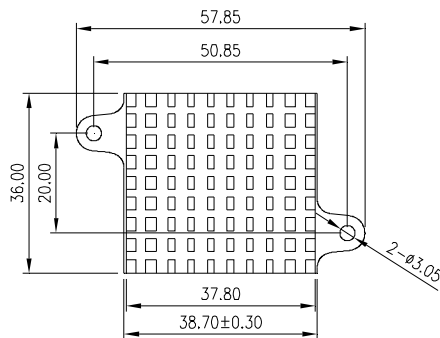

MATERIAL: ALUMINUM

HEAT SINK HS373 SERIES WITH CLIP

HS 373
HEAT SINK
SERIES NO.
373

60 — **60** — **15**
LENGTH 60mm
WIDTH 60mm
HEIGHT 15mm

MATERIAL: ALUMINUM

HEAT SINK HS373A SERIES WITH CLIP

HS 373A
HEAT SINK
SERIES NO.
373A

36 — **38.7** — **14.9**
LENGTH 36mm
WIDTH 38.7mm
HEIGHT 14.9mm

MATERIAL: ALUMINUM

NOTE : SOME SIZES, STYLES AND OPTION ARE NON-STANDARD, NON-CANCELLABLE, NON-RETURNABLE

HEAT SINK HS373B SERIES WITH CLIP

HS	373B	36	38	15
HEAT SINK	SERIES NO. 373B	LENGTH 36mm	WIDTH 38mm	HEIGHT 15mm

MATERIAL: ALUMINUM

HEAT SINK HS375 SERIES WITH CLIP

HS	375	37.4	37.4	20
HEAT SINK	SERIES NO. 375	LENGTH 37.4mm	WIDTH 37.4mm	HEIGHT 20mm