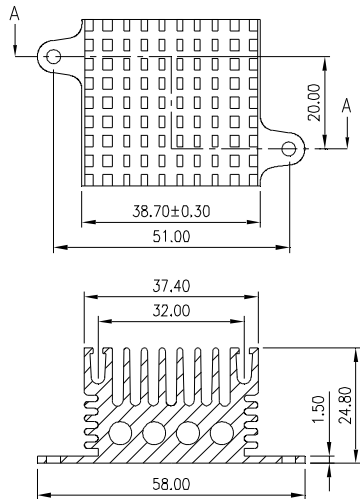

HEAT SINK HS376 SERIES WITH CLIP

HS	376	37.4	37.4	25
HEAT SINK	SERIES NO. 376	LENGTH 37.4mm	WIDTH 37.4mm	HEIGHT 25mm
MATERIAL: ALUMINUM				

HEAT SINK HS376A SERIES WITH CLIP

HS	376A	37.4	37.6	25
HEAT SINK	SERIES NO. 376A	LENGTH 37.4mm	WIDTH 37.6mm	HEIGHT 25mm
MATERIAL: ALUMINUM				

HEAT SINK HS376E SERIES

HS	376E	37.5	37.5	25
HEAT SINK	SERIES NO. 376E	LENGTH 37.5mm	WIDTH 37.5mm	HEIGHT 25mm
MATERIAL: ALUMINUM				

NOTE : SOME SIZES, STYLES AND OPTION ARE NON-STANDARD, NON-CANCELLABLE, NON-RETURNABLE

HEAT SINK HS378 SERIES WITH CLIP

HS	378	36	38.7	24.8
HEAT SINK	SERIES NO. 378	LENGTH 36mm	WIDTH 38.7mm	HEIGHT 24.8mm

MATERIAL: ALUMINUM

HEAT SINK HS378B1 SERIES WITH CLIP

HS	378B1	31	37.5	25
HEAT SINK	SERIES NO. 378B1	LENGTH 31mm	WIDTH 37.5mm	HEIGHT 25mm

MATERIAL: ALUMINUM

HEAT SINK HS378C1 SERIES WITH CLIP

HS	378C1	31	38.5	24.7
HEAT SINK	SERIES NO. 378C1	LENGTH 31mm	WIDTH 38.5mm	HEIGHT 24.7mm

MATERIAL: ALUMINUM

NOTE : SOME SIZES, STYLES AND OPTION ARE NON-STANDARD, NON-CANCELLABLE, NON-RETURNABLE