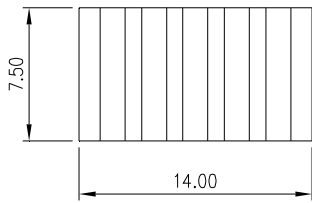

HEAT SINK

HS3XX SERIES (2)

HEAT SINK HS366 SERIES

HS 366
HEAT SINK
SERIES NO.
366

7.5
LENGTH
7.5mm

14
WIDTH
14mm

7
HEIGHT
7mm

MATERIAL: ALUMINUM

20
LENGTH
20mm

14
WIDTH
14mm

7
HEIGHT
7mm

MATERIAL: ALUMINUM

NOTE : SOME SIZES, STYLES AND OPTION ARE NON-STANDARD, NON-CANCELLABLE, NON-RETURNABLE

HEAT SINK HS370 SERIES

HS	370	21	21	6
HEAT SINK	SERIES NO. 370	LENGTH 21mm	WIDTH 21mm	HEIGHT 6mm

36 — **38.7** — **14.9**
LENGTH 36mm
WIDTH 38.7mm
HEIGHT 14.9mm

MATERIAL: ALUMINUM

NOTE : SOME SIZES, STYLES AND OPTION ARE NON-STANDARD, NON-CANCELLABLE, NON-RETURNABLE

HEAT SINK HS373B SERIES WITH CLIP

HS	373B	36	38	15
HEAT SINK	SERIES NO. 373B	LENGTH 36mm	WIDTH 38mm	HEIGHT 15mm

MATERIAL: ALUMINUM

HEAT SINK HS375 SERIES WITH CLIP

HS	375	37.4	37.4	20
HEAT SINK	SERIES NO. 375	LENGTH 37.4mm	WIDTH 37.4mm	HEIGHT 20mm