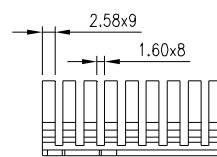

MATERIAL: ALUMINUM

HEAT SINK HS373 SERIES WITH CLIP

HS 373
HEAT SINK
SERIES NO.
373

60 — **60** — **15**
LENGTH 60mm
WIDTH 60mm
HEIGHT 15mm

MATERIAL: ALUMINUM

HEAT SINK HS373A SERIES WITH CLIP

HS 373A
HEAT SINK
SERIES NO.
373A

36 — **38.7** — **14.9**
LENGTH 36mm
WIDTH 38.7mm
HEIGHT 14.9mm

MATERIAL: ALUMINUM

NOTE : SOME SIZES, STYLES AND OPTION ARE NON-STANDARD, NON-CANCELLABLE, NON-RETURNABLE

HEAT SINK HS373B SERIES WITH CLIP