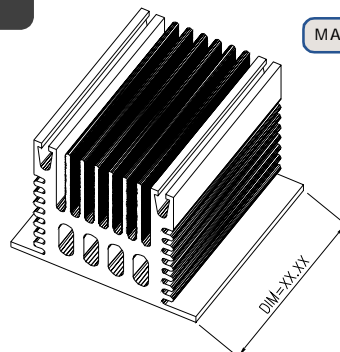

MATERIAL: ALUMINUM

NOTE : SOME SIZES, STYLES AND OPTION ARE NON-STANDARD, NON-CANCELLABLE, NON-RETURNABLE

HEAT SINK HS391A SERIES WITH CLIP

HS	391A	37.4	37.4	30
HEAT SINK	SERIES NO. 391A	LENGTH 37.4mm	WIDTH 37.4mm	HEIGHT 30mm

MATERIAL: ALUMINUM

HEAT SINK HS391X SERIES WITH CLIP

HS	391X	37.4	37.4	30
HEAT SINK	SERIES NO. 391X	LENGTH 37.4mm	WIDTH 37.4mm	HEIGHT 30mm

MATERIAL: ALUMINUM

HEAT SINK HS392 SERIES

HS	392	X	37.4	38
HEAT SINK	SERIES NO. 392	LENGTH OPTION DIM= XX.XXmm	WIDTH 37.4mm	HEIGHT 38mm

MATERIAL: ALUMINUM

NOTE : SOME SIZES, STYLES AND OPTION ARE NON-STANDARD, NON-CANCELLABLE, NON-RETURNABLE

HEAT SINK HS392A SERIES WITH CLIP

HS	392A	37.4	37.4	38
HEAT SINK		LENGTH	WIDTH	HEIGHT
SERIES NO. 392A		37.4mm	37.4mm	38mm