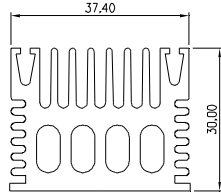

HEAT SINK HS391 SERIES

MATERIAL: ALUMINUM