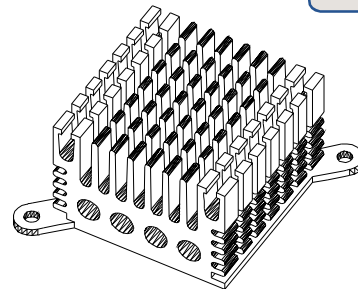

MATERIAL: ALUMINUM

HEAT SINK HS378C1 SERIES WITH CLIP

HS	378C1	31	38.5	24.7
HEAT SINK	SERIES NO. 378C1	LENGTH 31mm	WIDTH 38.5mm	HEIGHT 24.7mm

MATERIAL: ALUMINUM

NOTE : SOME SIZES, STYLES AND OPTION ARE NON-STANDARD, NON-CANCELLABLE, NON-RETURNABLE

HEAT SINK HS378W SERIES WITH CLIP

HS	378W	60	37.8	25
HEAT SINK		LENGTH 60mm	WIDTH 37.8mm	HEIGHT 25mm
SERIES NO. 378W				

MATERIAL: ALUMINUM

HEAT SINK HS378Z SERIES WITH CLIP

HS	378Z	37.6	37.6	25
HEAT SINK		LENGTH 37.6mm	WIDTH 37.6mm	HEIGHT 25mm
SERIES NO. 378Z				

MATERIAL: ALUMINUM

HEAT SINK HS382 SERIES WITH HOOK

HS	382	50	53	11.2	X
HEAT SINK		LENGTH 50mm	WIDTH 53mm	HEIGHT 11.2mm	
SERIES NO. 382					M TYPE HOOK OPTION BLANK: WITHOUT M TYPE HOOK +005A: WITH M TYPE HOOK