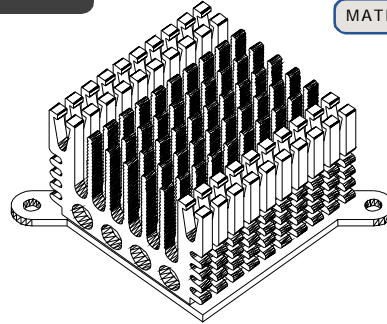

HS	373B	36	38	15
HEAT SINK	SERIES NO. 373B	LENGTH 36mm	WIDTH 38mm	HEIGHT 15mm

MATERIAL: ALUMINUM

HEAT SINK HS375 SERIES WITH CLIP

HS	375	37.4	37.4	20
HEAT SINK	SERIES NO. 375	LENGTH 37.4mm	WIDTH 37.4mm	HEIGHT 20mm

MATERIAL: ALUMINUM

HEAT SINK HS375E SERIES

HS	375E	37.4	37.4	20
HEAT SINK	SERIES NO. 375E	LENGTH 37.4mm	WIDTH 37.4mm	HEIGHT 20mm

MATERIAL: ALUMINUM

NOTE : SOME SIZES, STYLES AND OPTION ARE NON-STANDARD, NON-CANCELLABLE, NON-RETURNABLE

HEAT SINK HS376 SERIES WITH CLIP

HS	376	37.4	37.4	25
HEAT SINK	SERIES NO. 376	LENGTH 37.4mm	WIDTH 37.4mm	HEIGHT 25mm
MATERIAL: ALUMINUM				

HEAT SINK HS376A SERIES WITH CLIP

HS	376A	37.4	37.6	25
HEAT SINK	SERIES NO. 376A	LENGTH 37.4mm	WIDTH 37.6mm	HEIGHT 25mm
MATERIAL: ALUMINUM				