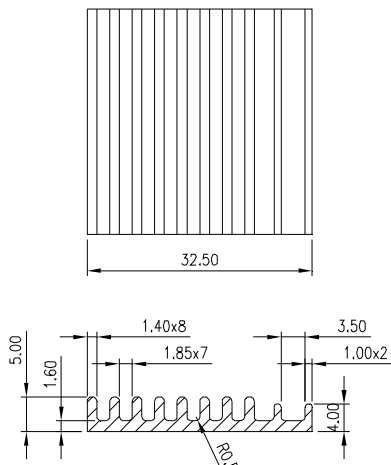

HEAT SINK HS383 SERIES

MATERIAL: ALUMINUM