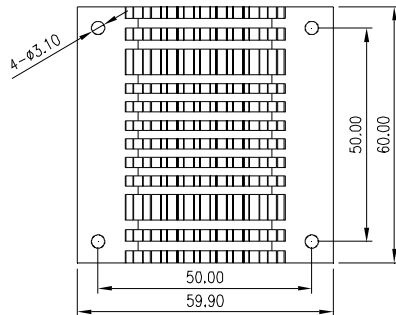

HEAT SINK HS373 SERIES WITH CLIP

HS 373
HEAT SINK
SERIES NO.
373

60 — **60** — **15**
LENGTH 60mm
WIDTH 60mm
HEIGHT 15mm

MATERIAL: ALUMINUM