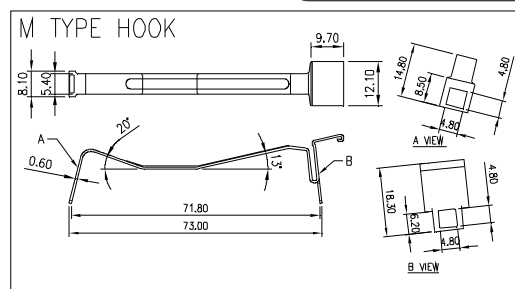

HS	382	50	53	11.2	X
HEAT SINK		LENGTH 50mm	WIDTH 53mm	HEIGHT 11.2mm	
SERIES NO. 382					M TYPE HOOK OPTION BLANK: WITHOUT M TYPE HOOK +005A: WITH M TYPE HOOK

MATERIAL: ALUMINUM