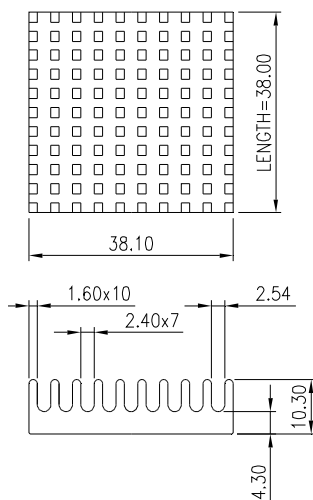

MATERIAL: ALUMINUM

HEAT SINK HS391X SERIES WITH CLIP

HS	391X	37.4	37.4	30
HEAT SINK	SERIES NO. 391X	LENGTH 37.4mm	WIDTH 37.4mm	HEIGHT 30mm

MATERIAL: ALUMINUM

HEAT SINK HS392 SERIES

HS	392	X	37.4	38
HEAT SINK	SERIES NO. 392	LENGTH OPTION DIM= XX.XXmm	WIDTH 37.4mm	HEIGHT 38mm

MATERIAL: ALUMINUM

NOTE : SOME SIZES, STYLES AND OPTION ARE NON-STANDARD, NON-CANCELLABLE, NON-RETURNABLE

HEAT SINK HS392A SERIES WITH CLIP

HS	392A	37.4	37.4	38
HEAT SINK		LENGTH	WIDTH	HEIGHT
SERIES NO. 392A		37.4mm	37.4mm	38mm

MATERIAL: ALUMINUM

HEAT SINK HS392X SERIES WITH CLIP

HS	392X	37.4	37.4	38
HEAT SINK		LENGTH	WIDTH	HEIGHT
SERIES NO. 392X		37.4mm	37.4mm	38mm

MATERIAL: ALUMINUM

HEAT SINK HS393 SERIES

HS	393	38	38.1	10.3
HEAT SINK		LENGTH	WIDTH	HEIGHT
SERIES NO. 393		38mm	38.1mm	10.3mm