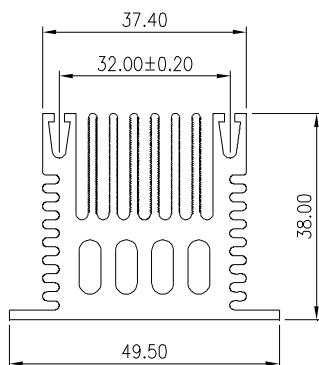

MATERIAL: ALUMINUM

NOTE : SOME SIZES, STYLES AND OPTION ARE NON-STANDARD, NON-CANCELLABLE, NON-RETURNABLE

HEAT SINK HS391A SERIES WITH CLIP

HS	391A	37.4	37.4	30
HEAT SINK	SERIES NO. 391A	LENGTH 37.4mm	WIDTH 37.4mm	HEIGHT 30mm

MATERIAL: ALUMINUM

HEAT SINK HS391X SERIES WITH CLIP

HS	391X	37.4	37.4	30
HEAT SINK	SERIES NO. 391X	LENGTH 37.4mm	WIDTH 37.4mm	HEIGHT 30mm

MATERIAL: ALUMINUM

HEAT SINK HS392 SERIES

HS	392	X	37.4	38
HEAT SINK	SERIES NO. 392	LENGTH OPTION DIM= XX.XXmm	WIDTH 37.4mm	HEIGHT 38mm

MATERIAL: ALUMINUM

NOTE : SOME SIZES, STYLES AND OPTION ARE NON-STANDARD, NON-CANCELLABLE, NON-RETURNABLE

HEAT SINK HS392A SERIES WITH CLIP

HS	392A	37.4	37.4	38
HEAT SINK		LENGTH	WIDTH	HEIGHT
SERIES NO. 392A		37.4mm	37.4mm	38mm

MATERIAL: ALUMINUM

HEAT SINK HS392X SERIES WITH CLIP

HS	392X	37.4	37.4	38
HEAT SINK		LENGTH	WIDTH	HEIGHT
SERIES NO. 392X		37.4mm	37.4mm	38mm

MATERIAL: ALUMINUM

HEAT SINK HS393 SERIES

HS	393	38	38.1	10.3
HEAT SINK		LENGTH	WIDTH	HEIGHT
SERIES NO. 393		38mm	38.1mm	10.3mm