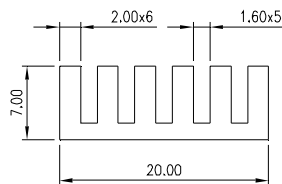

HEAT SINK HS366 SERIES