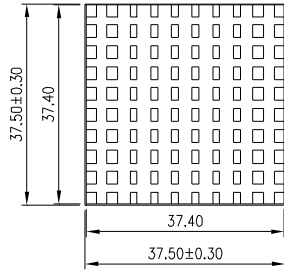

HEAT SINK HS372E SERIES