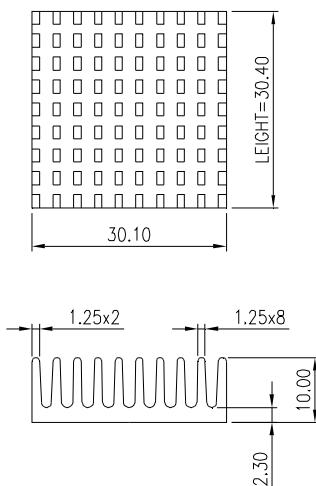

HEAT SINK HS386 SERIES

MATERIAL: ALUMINUM