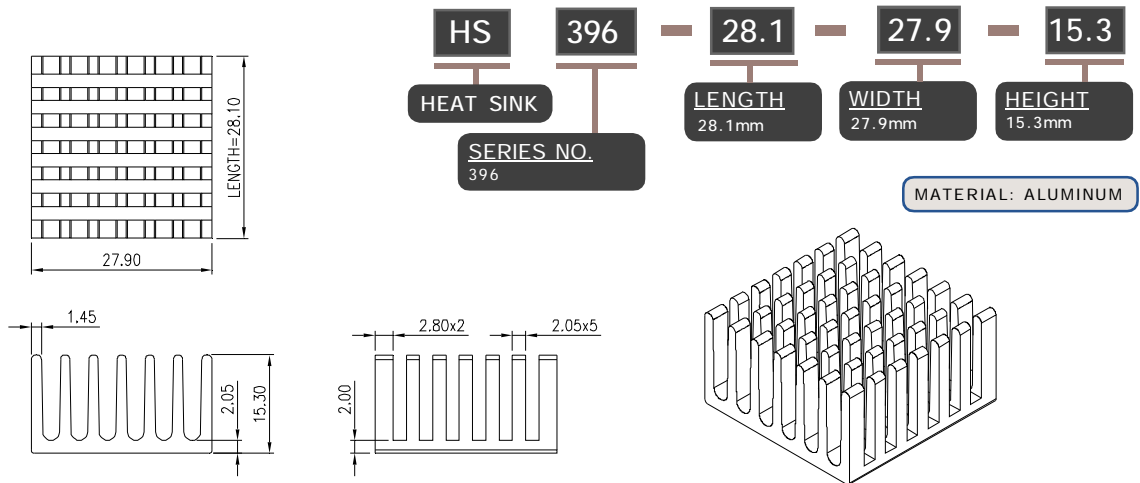

MATERIAL: ALUMINUM

HEAT SINK HS392X SERIES WITH CLIP

HS	392X	37.4	37.4	38
HEAT SINK		LENGTH	WIDTH	HEIGHT
SERIES NO. 392X		37.4mm	37.4mm	38mm

MATERIAL: ALUMINUM

HEAT SINK HS393 SERIES

HS	393	38	38.1	10.3
HEAT SINK		LENGTH	WIDTH	HEIGHT
SERIES NO. 393		38mm	38.1mm	10.3mm

MATERIAL: ALUMINUM

NOTE : SOME SIZES, STYLES AND OPTION ARE NON-STANDARD, NON-CANCELLABLE, NON-RETURNABLE

HEAT SINK HS395 SERIES

HEAT SINK HS396 SERIES

HEAT SINK HS398 SERIES

NOTE : SOME SIZES, STYLES AND OPTION ARE NON-STANDARD, NON-CANCELLABLE, NON-RETURNABLE