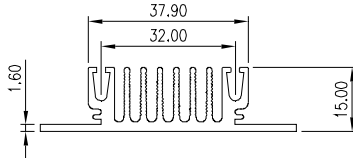

HEAT SINK HS373 SERIES WITH CLIP

HS 373
HEAT SINK
SERIES NO.
373

60 — **60** — **15**
LENGTH 60mm
WIDTH 60mm
HEIGHT 15mm

MATERIAL: ALUMINUM