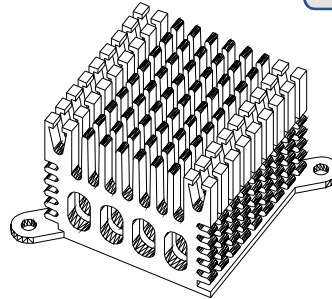

MATERIAL: ALUMINUM

NOTE : SOME SIZES, STYLES AND OPTION ARE NON-STANDARD, NON-CANCELLABLE, NON-RETURNABLE

HEAT SINK HS391A SERIES WITH CLIP

HS	391A	37.4	37.4	30
HEAT SINK	SERIES NO. 391A	LENGTH 37.4mm	WIDTH 37.4mm	HEIGHT 30mm

MATERIAL: ALUMINUM

HEAT SINK HS391X SERIES WITH CLIP

HS	391X	37.4	37.4	30
HEAT SINK	SERIES NO. 391X	LENGTH 37.4mm	WIDTH 37.4mm	HEIGHT 30mm

MATERIAL: ALUMINUM

HEAT SINK HS392 SERIES

HS	392	X	37.4	38
HEAT SINK	SERIES NO. 392	LENGTH OPTION DIM= XX.XXmm	WIDTH 37.4mm	HEIGHT 38mm