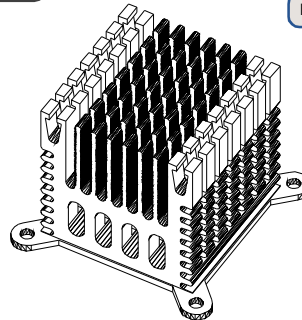

MATERIAL: ALUMINUM

HEAT SINK HS392X SERIES WITH CLIP

HS	392X	37.4	37.4	38
HEAT SINK		LENGTH	WIDTH	HEIGHT
SERIES NO. 392X		37.4mm	37.4mm	38mm

MATERIAL: ALUMINUM

HEAT SINK HS393 SERIES

HS	393	38	38.1	10.3
HEAT SINK		LENGTH	WIDTH	HEIGHT
SERIES NO. 393		38mm	38.1mm	10.3mm