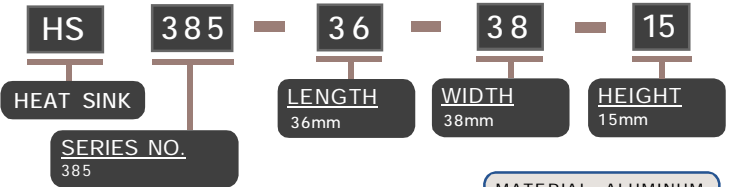

MATERIAL: ALUMINUM

HEAT SINK HS382 SERIES WITH HOOK

HS	382	50	53	11.2	X
HEAT SINK		LENGTH 50mm	WIDTH 53mm	HEIGHT 11.2mm	
SERIES NO. 382					M TYPE HOOK OPTION BLANK: WITHOUT M TYPE HOOK +005A: WITH M TYPE HOOK

MATERIAL: ALUMINUM

NOTE : SOME SIZES, STYLES AND OPTION ARE NON-STANDARD, NON-CANCELLABLE, NON-RETURNABLE

HEAT SINK HS383 SERIES

MATERIAL: ALUMINUM

HEAT SINK HS385 SERIES

MATERIAL: ALUMINUM

HEAT SINK HS386 SERIES

MATERIAL: ALUMINUM

NOTE : SOME SIZES, STYLES AND OPTION ARE NON-STANDARD, NON-CANCELLABLE, NON-RETURNABLE

HEAT SINK HS391A SERIES WITH CLIP

HS	391A	37.4	37.4	30
HEAT SINK	SERIES NO. 391A	LENGTH 37.4mm	WIDTH 37.4mm	HEIGHT 30mm