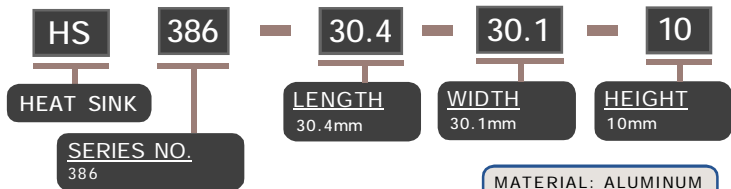

MATERIAL: ALUMINUM

HEAT SINK HS382 SERIES WITH HOOK

HS	382	50	53	11.2	X
HEAT SINK		LENGTH 50mm	WIDTH 53mm	HEIGHT 11.2mm	
SERIES NO. 382					M TYPE HOOK OPTION BLANK: WITHOUT M TYPE HOOK +005A: WITH M TYPE HOOK

MATERIAL: ALUMINUM

NOTE : SOME SIZES, STYLES AND OPTION ARE NON-STANDARD, NON-CANCELLABLE, NON-RETURNABLE

HEAT SINK HS383 SERIES

MATERIAL: ALUMINUM

HEAT SINK HS385 SERIES

MATERIAL: ALUMINUM

HEAT SINK HS386 SERIES

MATERIAL: ALUMINUM

NOTE : SOME SIZES, STYLES AND OPTION ARE NON-STANDARD, NON-CANCELLABLE, NON-RETURNABLE

HEAT SINK HS391A SERIES WITH CLIP

HS	391A	37.4	37.4	30
HEAT SINK	SERIES NO. 391A	LENGTH 37.4mm	WIDTH 37.4mm	HEIGHT 30mm