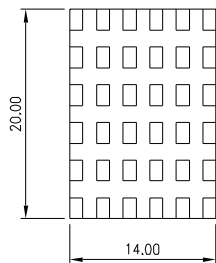

HEAT SINK

HS3XX SERIES (2)

HEAT SINK HS366 SERIES

HS 366
HEAT SINK
SERIES NO.
366

7.5
LENGTH
7.5mm

14
WIDTH
14mm

7
HEIGHT
7mm

MATERIAL: ALUMINUM

HEAT SINK HS366 SERIES

HS 366
HEAT SINK
SERIES NO.
366

14
LENGTH
14mm

14
WIDTH
14mm

7
HEIGHT
7mm

MATERIAL: ALUMINUM

HEAT SINK HS366 SERIES

HS 366
HEAT SINK
SERIES NO.
366

20
LENGTH
20mm

14
WIDTH
14mm

7
HEIGHT
7mm

MATERIAL: ALUMINUM

NOTE : SOME SIZES, STYLES AND OPTION ARE NON-STANDARD, NON-CANCELLABLE, NON-RETURNABLE

HEAT SINK HS370 SERIES

HS	370	21	21	6
HEAT SINK	SERIES NO. 370	LENGTH 21mm	WIDTH 21mm	HEIGHT 6mm