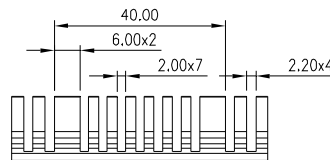

HEAT SINK HS373 SERIES WITH CLIP

HS 373
HEAT SINK
SERIES NO.
373

60 — **60** — **15**
LENGTH 60mm
WIDTH 60mm
HEIGHT 15mm

MATERIAL: ALUMINUM