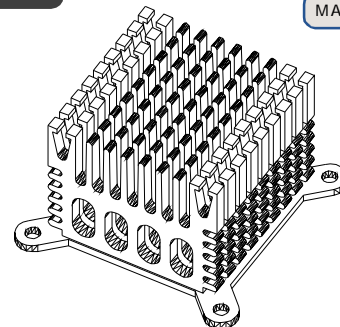

MATERIAL: ALUMINUM

NOTE : SOME SIZES, STYLES AND OPTION ARE NON-STANDARD, NON-CANCELLABLE, NON-RETURNABLE

HEAT SINK HS391A SERIES WITH CLIP

HS	391A	37.4	37.4	30
HEAT SINK	SERIES NO. 391A	LENGTH 37.4mm	WIDTH 37.4mm	HEIGHT 30mm

MATERIAL: ALUMINUM

HEAT SINK HS391X SERIES WITH CLIP

HS	391X	37.4	37.4	30
HEAT SINK	SERIES NO. 391X	LENGTH 37.4mm	WIDTH 37.4mm	HEIGHT 30mm

MATERIAL: ALUMINUM

HEAT SINK HS392 SERIES

HS	392	X	37.4	38
HEAT SINK	SERIES NO. 392	LENGTH OPTION DIM= XX.XXmm	WIDTH 37.4mm	HEIGHT 38mm

MATERIAL: ALUMINUM

NOTE : SOME SIZES, STYLES AND OPTION ARE NON-STANDARD, NON-CANCELLABLE, NON-RETURNABLE

HEAT SINK HS392A SERIES WITH CLIP

HS	392A	37.4	37.4	38
HEAT SINK		LENGTH	WIDTH	HEIGHT
SERIES NO. 392A		37.4mm	37.4mm	38mm