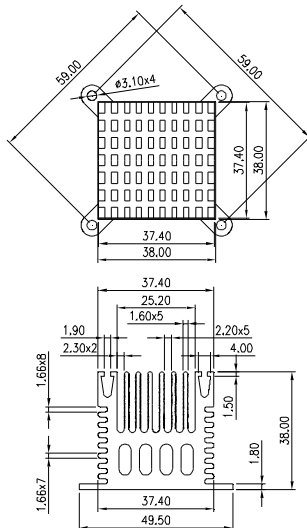

HEAT SINK HS378 SERIES WITH CLIP

HS	378	36	38.7	24.8
HEAT SINK	SERIES NO. 378	LENGTH 36mm	WIDTH 38.7mm	HEIGHT 24.8mm

MATERIAL: ALUMINUM

HEAT SINK HS378B1 SERIES WITH CLIP

HS	378B1	31	37.5	25
HEAT SINK	SERIES NO. 378B1	LENGTH 31mm	WIDTH 37.5mm	HEIGHT 25mm

MATERIAL: ALUMINUM

HEAT SINK HS391X SERIES WITH CLIP

HS	391X	37.4	37.4	30
HEAT SINK	SERIES NO. 391X	LENGTH 37.4mm	WIDTH 37.4mm	HEIGHT 30mm

MATERIAL: ALUMINUM

HEAT SINK HS392 SERIES

HS	392	X	37.4	38
HEAT SINK	SERIES NO. 392	LENGTH OPTION DIM= XX.XXmm	WIDTH 37.4mm	HEIGHT 38mm

MATERIAL: ALUMINUM

NOTE : SOME SIZES, STYLES AND OPTION ARE NON-STANDARD, NON-CANCELLABLE, NON-RETURNABLE

HEAT SINK HS392A SERIES WITH CLIP

HS	392A	37.4	37.4	38
HEAT SINK		LENGTH	WIDTH	HEIGHT
SERIES NO. 392A		37.4mm	37.4mm	38mm

MATERIAL: ALUMINUM

HEAT SINK HS392X SERIES WITH CLIP

HS	392X	37.4	37.4	38
HEAT SINK		LENGTH	WIDTH	HEIGHT
SERIES NO. 392X		37.4mm	37.4mm	38mm

MATERIAL: ALUMINUM

HEAT SINK HS393 SERIES

HS	393	38	38.1	10.3
HEAT SINK		LENGTH	WIDTH	HEIGHT
SERIES NO. 393		38mm	38.1mm	10.3mm