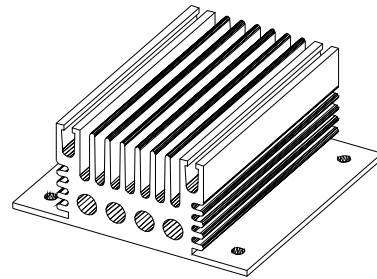

HEAT SINK HS378 SERIES WITH CLIP

HS	378	36	38.7	24.8
HEAT SINK	SERIES NO. 378	LENGTH 36mm	WIDTH 38.7mm	HEIGHT 24.8mm

MATERIAL: ALUMINUM

HEAT SINK HS378B1 SERIES WITH CLIP

HS	378B1	31	37.5	25
HEAT SINK	SERIES NO. 378B1	LENGTH 31mm	WIDTH 37.5mm	HEIGHT 25mm

MATERIAL: ALUMINUM

HEAT SINK HS378C1 SERIES WITH CLIP

HS	378C1	31	38.5	24.7
HEAT SINK	SERIES NO. 378C1	LENGTH 31mm	WIDTH 38.5mm	HEIGHT 24.7mm

MATERIAL: ALUMINUM

NOTE : SOME SIZES, STYLES AND OPTION ARE NON-STANDARD, NON-CANCELLABLE, NON-RETURNABLE

HEAT SINK HS378W SERIES WITH CLIP

HS	378W	60	37.8	25
HEAT SINK		LENGTH 60mm	WIDTH 37.8mm	HEIGHT 25mm
SERIES NO. 378W				

MATERIAL: ALUMINUM

HEAT SINK HS378Z SERIES WITH CLIP

HS	378Z	37.6	37.6	25
HEAT SINK		LENGTH 37.6mm	WIDTH 37.6mm	HEIGHT 25mm
SERIES NO. 378Z				

MATERIAL: ALUMINUM

HEAT SINK HS382 SERIES WITH HOOK

HS	382	50	53	11.2	X
HEAT SINK		LENGTH 50mm	WIDTH 53mm	HEIGHT 11.2mm	
SERIES NO. 382					M TYPE HOOK OPTION BLANK: WITHOUT M TYPE HOOK +005A: WITH M TYPE HOOK