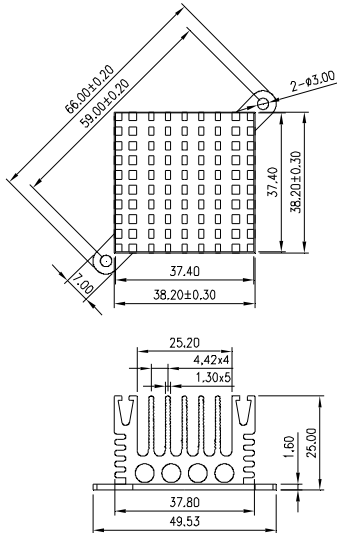

HS	373B	36	38	15
HEAT SINK	SERIES NO. 373B	LENGTH 36mm	WIDTH 38mm	HEIGHT 15mm

MATERIAL: ALUMINUM

HEAT SINK HS375 SERIES WITH CLIP

HS	375	37.4	37.4	20
HEAT SINK	SERIES NO. 375	LENGTH 37.4mm	WIDTH 37.4mm	HEIGHT 20mm

MATERIAL: ALUMINUM

HEAT SINK HS375E SERIES

HS	375E	37.4	37.4	20
HEAT SINK	SERIES NO. 375E	LENGTH 37.4mm	WIDTH 37.4mm	HEIGHT 20mm

MATERIAL: ALUMINUM

NOTE : SOME SIZES, STYLES AND OPTION ARE NON-STANDARD, NON-CANCELLABLE, NON-RETURNABLE

HEAT SINK HS376 SERIES WITH CLIP

HS	376	37.4	37.4	25
HEAT SINK	SERIES NO. 376	LENGTH 37.4mm	WIDTH 37.4mm	HEIGHT 25mm
MATERIAL: ALUMINUM				

HEAT SINK HS376A SERIES WITH CLIP

HS	376A	37.4	37.6	25
HEAT SINK	SERIES NO. 376A	LENGTH 37.4mm	WIDTH 37.6mm	HEIGHT 25mm
MATERIAL: ALUMINUM				

HEAT SINK HS378 SERIES WITH CLIP

HS	378	36	38.7	24.8
HEAT SINK	SERIES NO. 378	LENGTH 36mm	WIDTH 38.7mm	HEIGHT 24.8mm

MATERIAL: ALUMINUM

HEAT SINK HS378B1 SERIES WITH CLIP

HS	378B1	31	37.5	25
HEAT SINK	SERIES NO. 378B1	LENGTH 31mm	WIDTH 37.5mm	HEIGHT 25mm