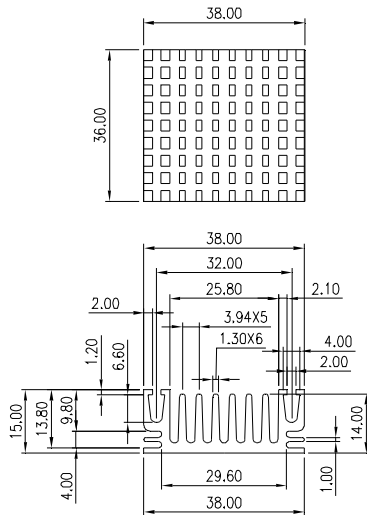

MATERIAL: ALUMINUM

HEAT SINK HS382 SERIES WITH HOOK

HS	382	50	53	11.2	X
HEAT SINK		LENGTH 50mm	WIDTH 53mm	HEIGHT 11.2mm	
SERIES NO. 382					M TYPE HOOK OPTION BLANK: WITHOUT M TYPE HOOK +005A: WITH M TYPE HOOK

MATERIAL: ALUMINUM

NOTE : SOME SIZES, STYLES AND OPTION ARE NON-STANDARD, NON-CANCELLABLE, NON-RETURNABLE

HEAT SINK HS383 SERIES

MATERIAL: ALUMINUM

HEAT SINK HS385 SERIES

MATERIAL: ALUMINUM

HEAT SINK HS386 SERIES

MATERIAL: ALUMINUM

NOTE : SOME SIZES, STYLES AND OPTION ARE NON-STANDARD, NON-CANCELLABLE, NON-RETURNABLE

HEAT SINK HS391A SERIES WITH CLIP

HS	391A	37.4	37.4	30
HEAT SINK	SERIES NO. 391A	LENGTH 37.4mm	WIDTH 37.4mm	HEIGHT 30mm

MATERIAL: ALUMINUM

HEAT SINK HS391X SERIES WITH CLIP

HS	391X	37.4	37.4	30
HEAT SINK	SERIES NO. 391X	LENGTH 37.4mm	WIDTH 37.4mm	HEIGHT 30mm

MATERIAL: ALUMINUM

HEAT SINK HS392 SERIES

HS	392	X	37.4	38
HEAT SINK	SERIES NO. 392	LENGTH OPTION DIM= XX.XXmm	WIDTH 37.4mm	HEIGHT 38mm