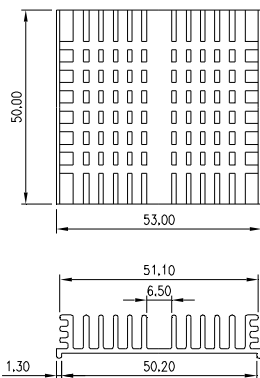

HEAT SINK HS378 SERIES WITH CLIP

HS	378	36	38.7	24.8
HEAT SINK	SERIES NO. 378	LENGTH 36mm	WIDTH 38.7mm	HEIGHT 24.8mm

MATERIAL: ALUMINUM

HEAT SINK HS378B1 SERIES WITH CLIP

HS	378B1	31	37.5	25
HEAT SINK	SERIES NO. 378B1	LENGTH 31mm	WIDTH 37.5mm	HEIGHT 25mm

MATERIAL: ALUMINUM

HEAT SINK HS378C1 SERIES WITH CLIP

HS	378C1	31	38.5	24.7
HEAT SINK	SERIES NO. 378C1	LENGTH 31mm	WIDTH 38.5mm	HEIGHT 24.7mm

MATERIAL: ALUMINUM

NOTE : SOME SIZES, STYLES AND OPTION ARE NON-STANDARD, NON-CANCELLABLE, NON-RETURNABLE

HEAT SINK HS378W SERIES WITH CLIP

HS	378W	60	37.8	25
HEAT SINK		LENGTH 60mm	WIDTH 37.8mm	HEIGHT 25mm
SERIES NO. 378W				

MATERIAL: ALUMINUM

HEAT SINK HS378Z SERIES WITH CLIP

HS	378Z	37.6	37.6	25
HEAT SINK		LENGTH 37.6mm	WIDTH 37.6mm	HEIGHT 25mm
SERIES NO. 378Z				

MATERIAL: ALUMINUM

HEAT SINK HS382 SERIES WITH HOOK

HS	382	50	53	11.2	X
HEAT SINK		LENGTH 50mm	WIDTH 53mm	HEIGHT 11.2mm	
SERIES NO. 382					M TYPE HOOK OPTION BLANK: WITHOUT M TYPE HOOK +005A: WITH M TYPE HOOK