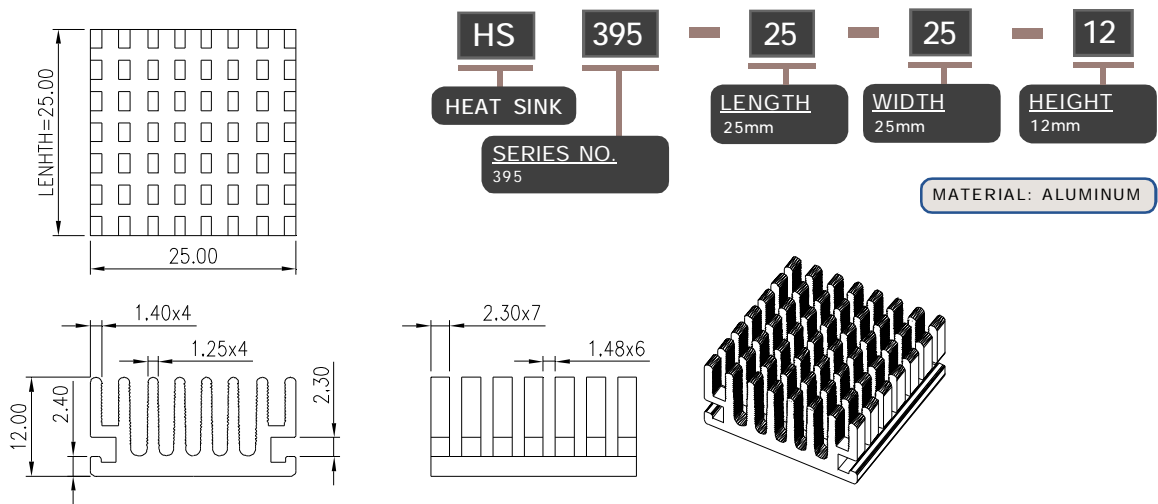

HEAT SINK HS395 SERIES