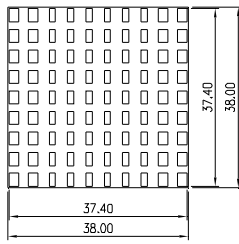

HEAT SINK HS391 SERIES

MATERIAL: ALUMINUM