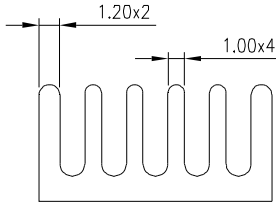

HEAT SINK

HS3XX SERIES (2)

HEAT SINK HS366 SERIES

HS 366
HEAT SINK
SERIES NO.
366

7.5
LENGTH
7.5mm

14
WIDTH
14mm

7
HEIGHT
7mm

MATERIAL: ALUMINUM