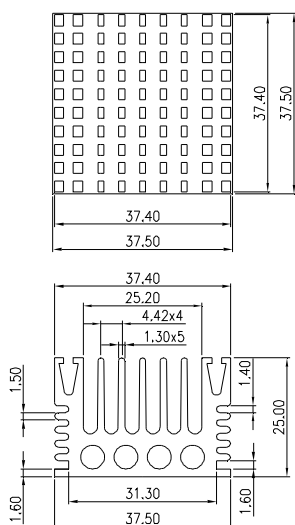

MATERIAL: ALUMINUM

HEAT SINK HS375E SERIES

HS	375E	37.4	37.4	20
HEAT SINK	SERIES NO. 375E	LENGTH 37.4mm	WIDTH 37.4mm	HEIGHT 20mm

MATERIAL: ALUMINUM

NOTE : SOME SIZES, STYLES AND OPTION ARE NON-STANDARD, NON-CANCELLABLE, NON-RETURNABLE

HEAT SINK HS376 SERIES WITH CLIP

HS	376	37.4	37.4	25
HEAT SINK	SERIES NO. 376	LENGTH 37.4mm	WIDTH 37.4mm	HEIGHT 25mm
MATERIAL: ALUMINUM				

HEAT SINK HS376A SERIES WITH CLIP

HS	376A	37.4	37.6	25
HEAT SINK	SERIES NO. 376A	LENGTH 37.4mm	WIDTH 37.6mm	HEIGHT 25mm
MATERIAL: ALUMINUM				

HEAT SINK HS376E SERIES

HS	376E	37.5	37.5	25
HEAT SINK	SERIES NO. 376E	LENGTH 37.5mm	WIDTH 37.5mm	HEIGHT 25mm
MATERIAL: ALUMINUM				

NOTE : SOME SIZES, STYLES AND OPTION ARE NON-STANDARD, NON-CANCELLABLE, NON-RETURNABLE

HEAT SINK HS378 SERIES WITH CLIP

HS	378	36	38.7	24.8
HEAT SINK	SERIES NO. 378	LENGTH 36mm	WIDTH 38.7mm	HEIGHT 24.8mm

MATERIAL: ALUMINUM

HEAT SINK HS378B1 SERIES WITH CLIP

HS	378B1	31	37.5	25
HEAT SINK	SERIES NO. 378B1	LENGTH 31mm	WIDTH 37.5mm	HEIGHT 25mm