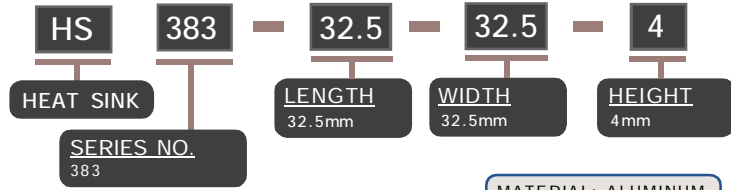

HEAT SINK HS383 SERIES

MATERIAL: ALUMINUM