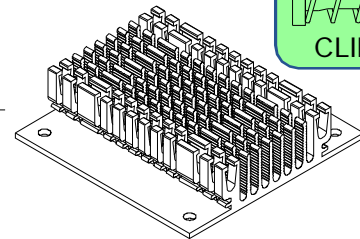

MATERIAL: ALUMINUM

HEAT SINK HS373 SERIES WITH CLIP

HS 373
HEAT SINK
SERIES NO.
373

60 — **60** — **15**
LENGTH 60mm
WIDTH 60mm
HEIGHT 15mm

MATERIAL: ALUMINUM

HEAT SINK HS373A SERIES WITH CLIP

HS 373A
HEAT SINK
SERIES NO.
373A

36 — **38.7** — **14.9**
LENGTH 36mm
WIDTH 38.7mm
HEIGHT 14.9mm

MATERIAL: ALUMINUM

NOTE : SOME SIZES, STYLES AND OPTION ARE NON-STANDARD, NON-CANCELLABLE, NON-RETURNABLE

HEAT SINK HS373B SERIES WITH CLIP