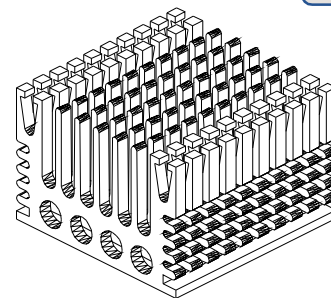

HS	376E	37.5	37.5	25
HEAT SINK	SERIES NO. 376E	LENGTH 37.5mm	WIDTH 37.5mm	HEIGHT 25mm
MATERIAL: ALUMINUM