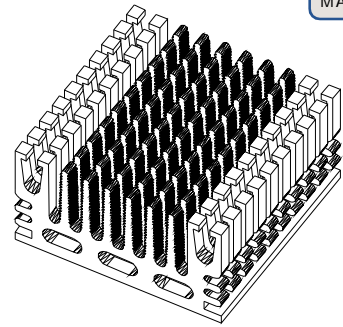

HS	373B	36	38	15
HEAT SINK	SERIES NO. 373B	LENGTH 36mm	WIDTH 38mm	HEIGHT 15mm

MATERIAL: ALUMINUM

HEAT SINK HS375 SERIES WITH CLIP

HS	375	37.4	37.4	20
HEAT SINK	SERIES NO. 375	LENGTH 37.4mm	WIDTH 37.4mm	HEIGHT 20mm

MATERIAL: ALUMINUM

HEAT SINK HS375E SERIES

HS	375E	37.4	37.4	20
HEAT SINK	SERIES NO. 375E	LENGTH 37.4mm	WIDTH 37.4mm	HEIGHT 20mm

MATERIAL: ALUMINUM

NOTE : SOME SIZES, STYLES AND OPTION ARE NON-STANDARD, NON-CANCELLABLE, NON-RETURNABLE

HEAT SINK HS376 SERIES WITH CLIP

HS	376	37.4	37.4	25
HEAT SINK	SERIES NO. 376	LENGTH 37.4mm	WIDTH 37.4mm	HEIGHT 25mm
MATERIAL: ALUMINUM				

HEAT SINK HS376A SERIES WITH CLIP

HS	376A	37.4	37.6	25
HEAT SINK	SERIES NO. 376A	LENGTH 37.4mm	WIDTH 37.6mm	HEIGHT 25mm
MATERIAL: ALUMINUM				