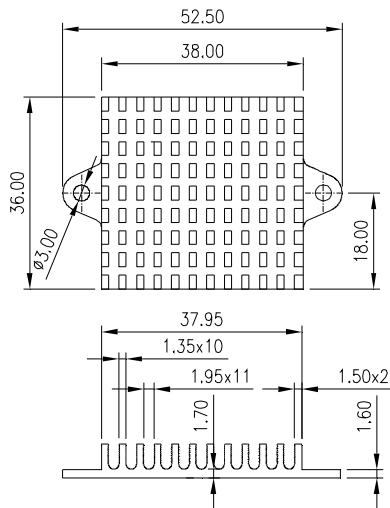

HEAT SINK HS366 SERIES

HS 366
HEAT SINK
SERIES NO.
366

14
LENGTH
14mm

14
WIDTH
14mm

7
HEIGHT
7mm

MATERIAL: ALUMINUM

HEAT SINK HS366 SERIES

HS 366
HEAT SINK
SERIES NO.
366

20
LENGTH
20mm

14
WIDTH
14mm

7
HEIGHT
7mm

MATERIAL: ALUMINUM

NOTE : SOME SIZES, STYLES AND OPTION ARE NON-STANDARD, NON-CANCELLABLE, NON-RETURNABLE

HEAT SINK HS370 SERIES

HS	370	21	21	6
HEAT SINK	SERIES NO. 370	LENGTH 21mm	WIDTH 21mm	HEIGHT 6mm

MATERIAL: ALUMINUM

HEAT SINK HS371B SERIES WITH CLIP

HS	371B	36	36	6.5
HEAT SINK	SERIES NO. 371B	LENGTH 36mm	WIDTH 36mm	HEIGHT 6.5mm

MATERIAL: ALUMINUM

HEAT SINK HS372 SERIES WITH CLIP

HS	372	37.4	37.4	15
HEAT SINK	SERIES NO. 372	LENGTH 37.4mm	WIDTH 37.4mm	HEIGHT 15mm

36 — **38.7** — **14.9**
LENGTH 36mm
WIDTH 38.7mm
HEIGHT 14.9mm

MATERIAL: ALUMINUM

NOTE : SOME SIZES, STYLES AND OPTION ARE NON-STANDARD, NON-CANCELLABLE, NON-RETURNABLE

HEAT SINK HS373B SERIES WITH CLIP