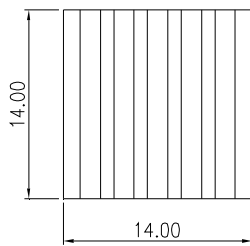

HEAT SINK

HS3XX SERIES (2)

HEAT SINK HS366 SERIES

HS 366
HEAT SINK
SERIES NO.
366

7.5
LENGTH
7.5mm

14
WIDTH
14mm

7
HEIGHT
7mm

MATERIAL: ALUMINUM

HEAT SINK HS366 SERIES

HS 366
HEAT SINK
SERIES NO.
366

14
LENGTH
14mm

14
WIDTH
14mm

7
HEIGHT
7mm

MATERIAL: ALUMINUM

HEAT SINK HS366 SERIES

HS 366
HEAT SINK
SERIES NO.
366

20
LENGTH
20mm

14
WIDTH
14mm

7
HEIGHT
7mm

MATERIAL: ALUMINUM

NOTE : SOME SIZES, STYLES AND OPTION ARE NON-STANDARD, NON-CANCELLABLE, NON-RETURNABLE

HEAT SINK HS370 SERIES

HS	370	21	21	6
HEAT SINK	SERIES NO. 370	LENGTH 21mm	WIDTH 21mm	HEIGHT 6mm

36 — **38.7** — **14.9**
LENGTH 36mm
WIDTH 38.7mm
HEIGHT 14.9mm

MATERIAL: ALUMINUM

NOTE : SOME SIZES, STYLES AND OPTION ARE NON-STANDARD, NON-CANCELLABLE, NON-RETURNABLE

HEAT SINK HS373B SERIES WITH CLIP