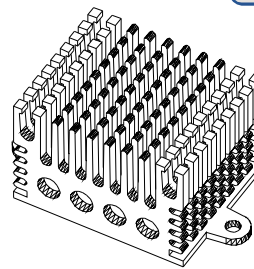

HEAT SINK HS378 SERIES WITH CLIP

HS	378	36	38.7	24.8
HEAT SINK	SERIES NO. 378	LENGTH 36mm	WIDTH 38.7mm	HEIGHT 24.8mm

MATERIAL: ALUMINUM

HEAT SINK HS378B1 SERIES WITH CLIP

HS	378B1	31	37.5	25
HEAT SINK	SERIES NO. 378B1	LENGTH 31mm	WIDTH 37.5mm	HEIGHT 25mm

MATERIAL: ALUMINUM

HEAT SINK HS378C1 SERIES WITH CLIP

HS	378C1	31	38.5	24.7
HEAT SINK	SERIES NO. 378C1	LENGTH 31mm	WIDTH 38.5mm	HEIGHT 24.7mm

MATERIAL: ALUMINUM

NOTE : SOME SIZES, STYLES AND OPTION ARE NON-STANDARD, NON-CANCELLABLE, NON-RETURNABLE