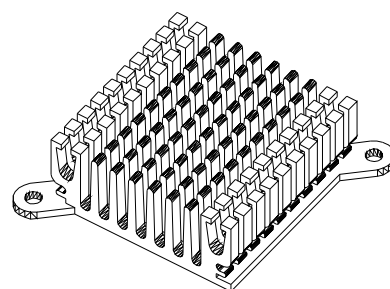

HS	372	37.4	37.4	15
HEAT SINK	SERIES NO. 372	LENGTH 37.4mm	WIDTH 37.4mm	HEIGHT 15mm

MATERIAL: ALUMINUM