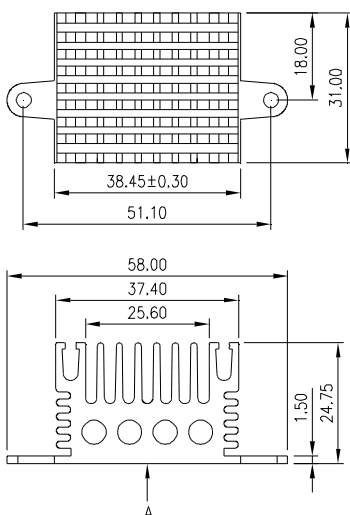

HEAT SINK HS376E SERIES

HS	376E	37.5	37.5	25
HEAT SINK	SERIES NO. 376E	LENGTH 37.5mm	WIDTH 37.5mm	HEIGHT 25mm
MATERIAL: ALUMINUM				

NOTE : SOME SIZES, STYLES AND OPTION ARE NON-STANDARD, NON-CANCELLABLE, NON-RETURNABLE

HEAT SINK HS378 SERIES WITH CLIP

HS	378	36	38.7	24.8
HEAT SINK	SERIES NO. 378	LENGTH 36mm	WIDTH 38.7mm	HEIGHT 24.8mm

MATERIAL: ALUMINUM

HEAT SINK HS378B1 SERIES WITH CLIP

HS	378B1	31	37.5	25
HEAT SINK	SERIES NO. 378B1	LENGTH 31mm	WIDTH 37.5mm	HEIGHT 25mm

MATERIAL: ALUMINUM

HEAT SINK HS378C1 SERIES WITH CLIP

HS	378C1	31	38.5	24.7
HEAT SINK	SERIES NO. 378C1	LENGTH 31mm	WIDTH 38.5mm	HEIGHT 24.7mm

MATERIAL: ALUMINUM

NOTE : SOME SIZES, STYLES AND OPTION ARE NON-STANDARD, NON-CANCELLABLE, NON-RETURNABLE

HEAT SINK HS378W SERIES WITH CLIP

HS	378W	60	37.8	25
HEAT SINK		LENGTH 60mm	WIDTH 37.8mm	HEIGHT 25mm
SERIES NO. 378W				

MATERIAL: ALUMINUM

HEAT SINK HS378Z SERIES WITH CLIP

HS	378Z	37.6	37.6	25
HEAT SINK		LENGTH 37.6mm	WIDTH 37.6mm	HEIGHT 25mm
SERIES NO. 378Z				