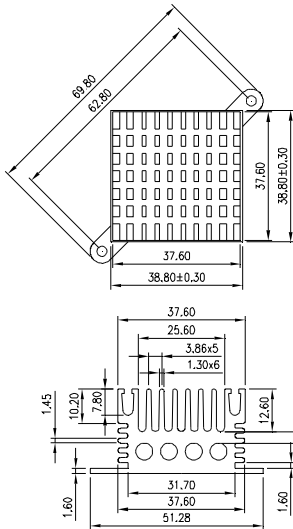

HEAT SINK HS378 SERIES WITH CLIP

HS	378	36	38.7	24.8
HEAT SINK	SERIES NO. 378	LENGTH 36mm	WIDTH 38.7mm	HEIGHT 24.8mm

MATERIAL: ALUMINUM

HEAT SINK HS378B1 SERIES WITH CLIP

HS	378B1	31	37.5	25
HEAT SINK	SERIES NO. 378B1	LENGTH 31mm	WIDTH 37.5mm	HEIGHT 25mm

MATERIAL: ALUMINUM

HEAT SINK HS378C1 SERIES WITH CLIP

HS	378C1	31	38.5	24.7
HEAT SINK	SERIES NO. 378C1	LENGTH 31mm	WIDTH 38.5mm	HEIGHT 24.7mm

MATERIAL: ALUMINUM

NOTE : SOME SIZES, STYLES AND OPTION ARE NON-STANDARD, NON-CANCELLABLE, NON-RETURNABLE

HEAT SINK HS378W SERIES WITH CLIP

HS	378W	60	37.8	25
HEAT SINK		LENGTH 60mm	WIDTH 37.8mm	HEIGHT 25mm
SERIES NO. 378W				

MATERIAL: ALUMINUM

HEAT SINK HS378Z SERIES WITH CLIP

HS	378Z	37.6	37.6	25
HEAT SINK		LENGTH 37.6mm	WIDTH 37.6mm	HEIGHT 25mm
SERIES NO. 378Z				

MATERIAL: ALUMINUM

HEAT SINK HS382 SERIES WITH HOOK

HS	382	50	53	11.2	X
HEAT SINK		LENGTH 50mm	WIDTH 53mm	HEIGHT 11.2mm	
SERIES NO. 382					M TYPE HOOK OPTION BLANK: WITHOUT M TYPE HOOK +005A: WITH M TYPE HOOK