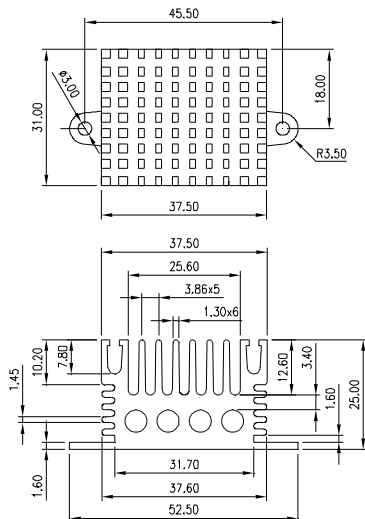

HEAT SINK HS378 SERIES WITH CLIP

HS	378	36	38.7	24.8
HEAT SINK	SERIES NO. 378	LENGTH 36mm	WIDTH 38.7mm	HEIGHT 24.8mm

MATERIAL: ALUMINUM

HEAT SINK HS378B1 SERIES WITH CLIP

HS	378B1	31	37.5	25
HEAT SINK	SERIES NO. 378B1	LENGTH 31mm	WIDTH 37.5mm	HEIGHT 25mm

MATERIAL: ALUMINUM

HEAT SINK HS378C1 SERIES WITH CLIP

HS	378C1	31	38.5	24.7
HEAT SINK	SERIES NO. 378C1	LENGTH 31mm	WIDTH 38.5mm	HEIGHT 24.7mm

MATERIAL: ALUMINUM

NOTE : SOME SIZES, STYLES AND OPTION ARE NON-STANDARD, NON-CANCELLABLE, NON-RETURNABLE

HEAT SINK HS378W SERIES WITH CLIP

HS	378W	60	37.8	25
HEAT SINK		LENGTH 60mm	WIDTH 37.8mm	HEIGHT 25mm
SERIES NO. 378W				

MATERIAL: ALUMINUM

HEAT SINK HS378Z SERIES WITH CLIP

HS	378Z	37.6	37.6	25
HEAT SINK		LENGTH 37.6mm	WIDTH 37.6mm	HEIGHT 25mm
SERIES NO. 378Z				

MATERIAL: ALUMINUM

HEAT SINK HS391X SERIES WITH CLIP

HS	391X	37.4	37.4	30
HEAT SINK	SERIES NO. 391X	LENGTH 37.4mm	WIDTH 37.4mm	HEIGHT 30mm

MATERIAL: ALUMINUM

HEAT SINK HS392 SERIES

HS	392	X	37.4	38
HEAT SINK	SERIES NO. 392	LENGTH OPTION DIM= XX.XXmm	WIDTH 37.4mm	HEIGHT 38mm