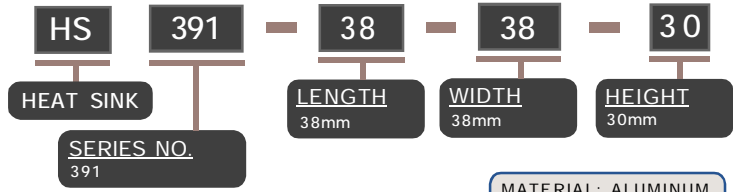

HEAT SINK HS391 SERIES

MATERIAL: ALUMINUM