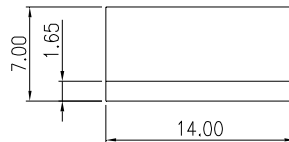

HEAT SINK HS366 SERIES