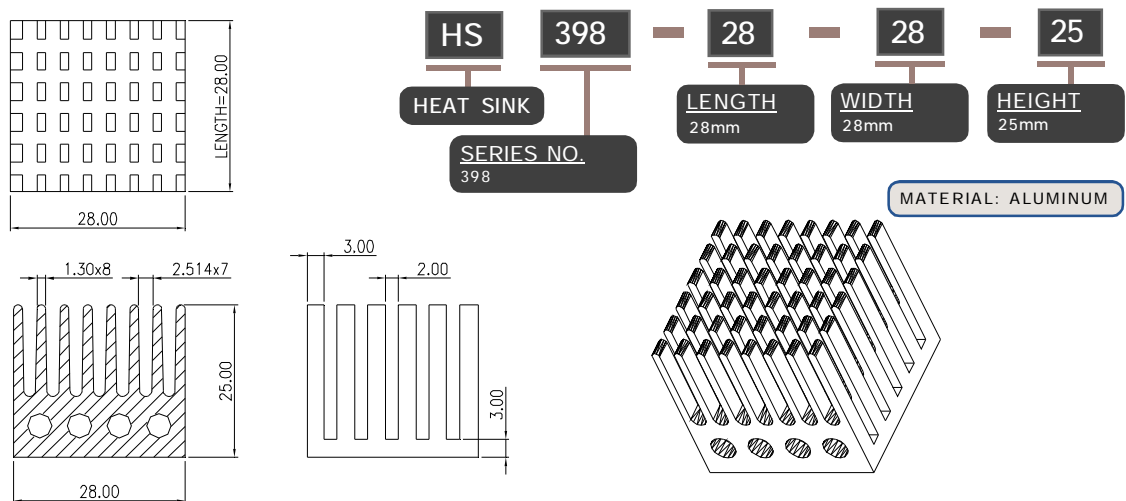

MATERIAL: ALUMINUM

HEAT SINK HS392X SERIES WITH CLIP

HS	392X	37.4	37.4	38
HEAT SINK		LENGTH	WIDTH	HEIGHT
SERIES NO. 392X		37.4mm	37.4mm	38mm

MATERIAL: ALUMINUM

HEAT SINK HS393 SERIES

HS	393	38	38.1	10.3
HEAT SINK		LENGTH	WIDTH	HEIGHT
SERIES NO. 393		38mm	38.1mm	10.3mm

MATERIAL: ALUMINUM

NOTE : SOME SIZES, STYLES AND OPTION ARE NON-STANDARD, NON-CANCELLABLE, NON-RETURNABLE

HEAT SINK HS395 SERIES

HEAT SINK HS396 SERIES

HEAT SINK HS398 SERIES

NOTE : SOME SIZES, STYLES AND OPTION ARE NON-STANDARD, NON-CANCELLABLE, NON-RETURNABLE