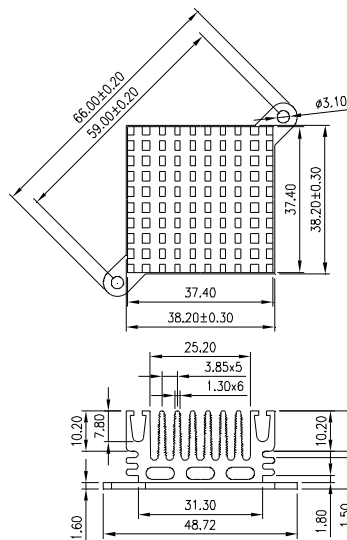

36 — **38.7** — **14.9**
LENGTH 36mm
WIDTH 38.7mm
HEIGHT 14.9mm

MATERIAL: ALUMINUM

NOTE : SOME SIZES, STYLES AND OPTION ARE NON-STANDARD, NON-CANCELLABLE, NON-RETURNABLE

HEAT SINK HS373B SERIES WITH CLIP

HS	373B	36	38	15
HEAT SINK	SERIES NO. 373B	LENGTH 36mm	WIDTH 38mm	HEIGHT 15mm

MATERIAL: ALUMINUM

HEAT SINK HS375 SERIES WITH CLIP

HS	375	37.4	37.4	20
HEAT SINK	SERIES NO. 375	LENGTH 37.4mm	WIDTH 37.4mm	HEIGHT 20mm

MATERIAL: ALUMINUM

HEAT SINK HS375E SERIES

HS	375E	37.4	37.4	20
HEAT SINK	SERIES NO. 375E	LENGTH 37.4mm	WIDTH 37.4mm	HEIGHT 20mm

MATERIAL: ALUMINUM

NOTE : SOME SIZES, STYLES AND OPTION ARE NON-STANDARD, NON-CANCELLABLE, NON-RETURNABLE

HEAT SINK HS376 SERIES WITH CLIP

HS	376	37.4	37.4	25
HEAT SINK	SERIES NO. 376	LENGTH 37.4mm	WIDTH 37.4mm	HEIGHT 25mm
MATERIAL: ALUMINUM				

HEAT SINK HS376A SERIES WITH CLIP

HS	376A	37.4	37.6	25
HEAT SINK	SERIES NO. 376A	LENGTH 37.4mm	WIDTH 37.6mm	HEIGHT 25mm
MATERIAL: ALUMINUM				