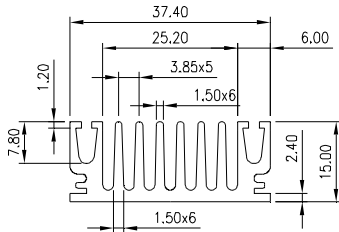

HEAT SINK HS372E SERIES