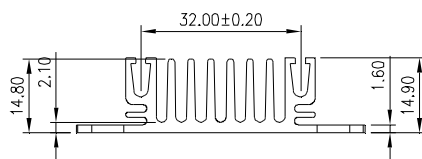

MATERIAL: ALUMINUM

HEAT SINK HS373 SERIES WITH CLIP

HS 373
HEAT SINK
SERIES NO.
373

60 — **60** — **15**
LENGTH 60mm
WIDTH 60mm
HEIGHT 15mm

MATERIAL: ALUMINUM

HEAT SINK HS373A SERIES WITH CLIP

HS 373A
HEAT SINK
SERIES NO.
373A

36 — **38.7** — **14.9**
LENGTH 36mm
WIDTH 38.7mm
HEIGHT 14.9mm

MATERIAL: ALUMINUM

NOTE : SOME SIZES, STYLES AND OPTION ARE NON-STANDARD, NON-CANCELLABLE, NON-RETURNABLE

HEAT SINK HS373B SERIES WITH CLIP

HS	373B	36	38	15
HEAT SINK	SERIES NO. 373B	LENGTH 36mm	WIDTH 38mm	HEIGHT 15mm

MATERIAL: ALUMINUM

HEAT SINK HS375 SERIES WITH CLIP

HS	375	37.4	37.4	20
HEAT SINK	SERIES NO. 375	LENGTH 37.4mm	WIDTH 37.4mm	HEIGHT 20mm