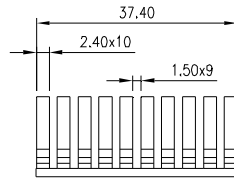

HEAT SINK HS372E SERIES