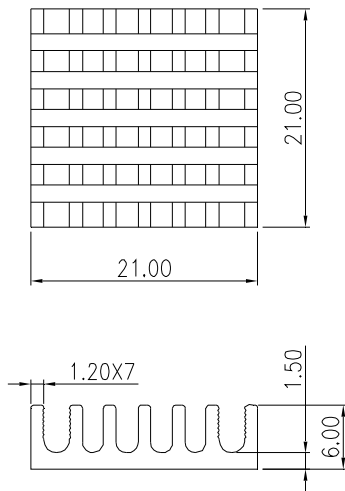

HEAT SINK HS366 SERIES

HS 366
HEAT SINK
SERIES NO.
366

14
LENGTH
14mm

14
WIDTH
14mm

7
HEIGHT
7mm

MATERIAL: ALUMINUM

HEAT SINK HS366 SERIES

HS 366
HEAT SINK
SERIES NO.
366

20
LENGTH
20mm

14
WIDTH
14mm

7
HEIGHT
7mm

MATERIAL: ALUMINUM

NOTE : SOME SIZES, STYLES AND OPTION ARE NON-STANDARD, NON-CANCELLABLE, NON-RETURNABLE

HEAT SINK HS370 SERIES

HS	370	21	21	6
HEAT SINK	SERIES NO. 370	LENGTH 21mm	WIDTH 21mm	HEIGHT 6mm

MATERIAL: ALUMINUM

HEAT SINK HS371B SERIES WITH CLIP

HS	371B	36	36	6.5
HEAT SINK	SERIES NO. 371B	LENGTH 36mm	WIDTH 36mm	HEIGHT 6.5mm

MATERIAL: ALUMINUM

HEAT SINK HS372 SERIES WITH CLIP

HS	372	37.4	37.4	15
HEAT SINK	SERIES NO. 372	LENGTH 37.4mm	WIDTH 37.4mm	HEIGHT 15mm

36 — **38.7** — **14.9**
LENGTH 36mm
WIDTH 38.7mm
HEIGHT 14.9mm

MATERIAL: ALUMINUM

NOTE : SOME SIZES, STYLES AND OPTION ARE NON-STANDARD, NON-CANCELLABLE, NON-RETURNABLE

HEAT SINK HS373B SERIES WITH CLIP