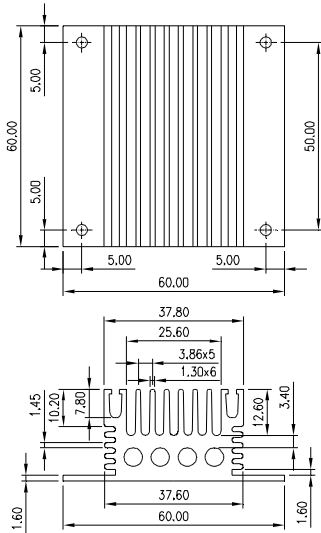

HEAT SINK HS378 SERIES WITH CLIP

HS	378	36	38.7	24.8
HEAT SINK	SERIES NO. 378	LENGTH 36mm	WIDTH 38.7mm	HEIGHT 24.8mm

MATERIAL: ALUMINUM

HEAT SINK HS378B1 SERIES WITH CLIP

HS	378B1	31	37.5	25
HEAT SINK	SERIES NO. 378B1	LENGTH 31mm	WIDTH 37.5mm	HEIGHT 25mm

MATERIAL: ALUMINUM

HEAT SINK HS378C1 SERIES WITH CLIP

HS	378C1	31	38.5	24.7
HEAT SINK	SERIES NO. 378C1	LENGTH 31mm	WIDTH 38.5mm	HEIGHT 24.7mm

MATERIAL: ALUMINUM

NOTE : SOME SIZES, STYLES AND OPTION ARE NON-STANDARD, NON-CANCELLABLE, NON-RETURNABLE

HEAT SINK HS378W SERIES WITH CLIP

HS	378W	60	37.8	25
HEAT SINK		LENGTH 60mm	WIDTH 37.8mm	HEIGHT 25mm
SERIES NO. 378W				

MATERIAL: ALUMINUM

HEAT SINK HS378Z SERIES WITH CLIP

HS	378Z	37.6	37.6	25
HEAT SINK		LENGTH 37.6mm	WIDTH 37.6mm	HEIGHT 25mm
SERIES NO. 378Z				

MATERIAL: ALUMINUM

HEAT SINK HS382 SERIES WITH HOOK

HS	382	50	53	11.2	X
HEAT SINK		LENGTH 50mm	WIDTH 53mm	HEIGHT 11.2mm	
SERIES NO. 382					M TYPE HOOK OPTION BLANK: WITHOUT M TYPE HOOK +005A: WITH M TYPE HOOK