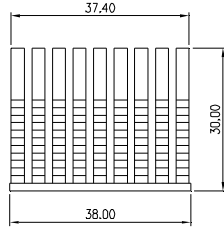

HEAT SINK HS391 SERIES

MATERIAL: ALUMINUM