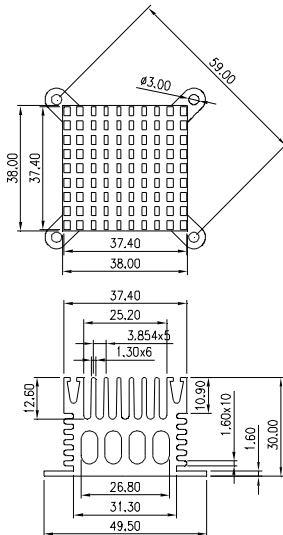

MATERIAL: ALUMINUM

NOTE : SOME SIZES, STYLES AND OPTION ARE NON-STANDARD, NON-CANCELLABLE, NON-RETURNABLE

HEAT SINK HS391A SERIES WITH CLIP

HS	391A	37.4	37.4	30
HEAT SINK	SERIES NO. 391A	LENGTH 37.4mm	WIDTH 37.4mm	HEIGHT 30mm

MATERIAL: ALUMINUM

HEAT SINK HS391X SERIES WITH CLIP

HS	391X	37.4	37.4	30
HEAT SINK	SERIES NO. 391X	LENGTH 37.4mm	WIDTH 37.4mm	HEIGHT 30mm

MATERIAL: ALUMINUM

HEAT SINK HS392 SERIES

HS	392	X	37.4	38
HEAT SINK	SERIES NO. 392	LENGTH OPTION DIM= XX.XXmm	WIDTH 37.4mm	HEIGHT 38mm

MATERIAL: ALUMINUM

NOTE : SOME SIZES, STYLES AND OPTION ARE NON-STANDARD, NON-CANCELLABLE, NON-RETURNABLE

HEAT SINK HS392A SERIES WITH CLIP

HS	392A	37.4	37.4	38
HEAT SINK		LENGTH	WIDTH	HEIGHT
SERIES NO. 392A		37.4mm	37.4mm	38mm

MATERIAL: ALUMINUM

HEAT SINK HS392X SERIES WITH CLIP

HS	392X	37.4	37.4	38
HEAT SINK		LENGTH	WIDTH	HEIGHT
SERIES NO. 392X		37.4mm	37.4mm	38mm

MATERIAL: ALUMINUM

HEAT SINK HS393 SERIES

HS	393	38	38.1	10.3
HEAT SINK		LENGTH	WIDTH	HEIGHT
SERIES NO. 393		38mm	38.1mm	10.3mm