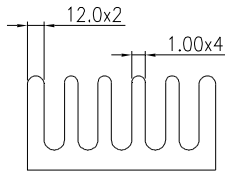

HEAT SINK HS366 SERIES