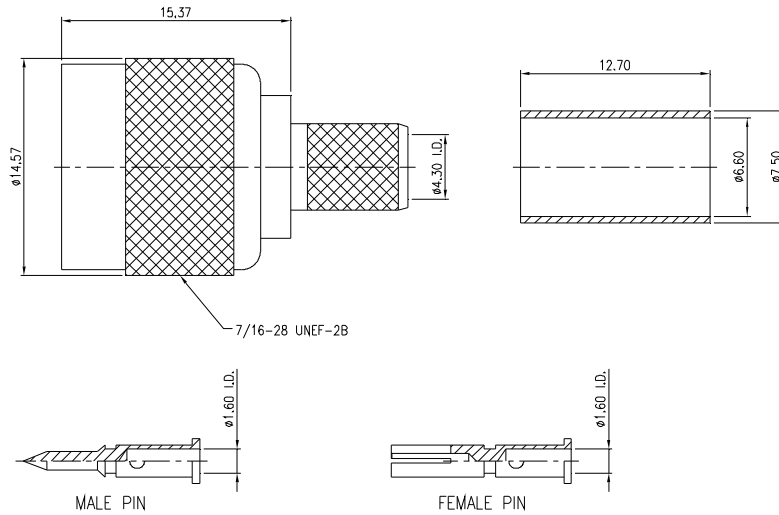

MMI RF COAXIAL CONNECTOR

- TNC -
THREADED NAVY CONNECTOR

TERMINAL TYPE

C : CABLE CONNECTOR, STRAIGHT TYPE

TNC CONNECTOR - CABLE CONNECTOR, STRAIGHT TYPE - C

TNC	001	C	MX	Gf	N
TNC CONNECTOR	SERIES NO.	CABLE CONNECTOR C: STRAIGHT TYPE	CONNECTOR TYPE MM: MALE HEAD, MALE PIN MF: MALE HEAD, FEMALE PIN	CONTACT PLATING Gf: GOLD FLASH	BODY PLATING N: NICKLE PLATED

TNC CONNECTOR - CABLE CONNECTOR, STRAIGHT TYPE - C

TNC	002	C	FX	Gf	N
TNC CONNECTOR	SERIES NO.	CABLE CONNECTOR C: STRAIGHT TYPE	CONNECTOR TYPE FM: FEMALE HEAD, MALE PIN FF: FEMALE HEAD, FEMALE PIN	CONTACT PLATING Gf: GOLD FLASH	BODY PLATING N: NICKLE PLATED

NOTE : SOME SIZES, STYLES AND OPTION ARE NON-STANDARD, NON-CANCELLABLE, NON-RETURNABLE

TNC PLUG RP TO SMA JACK ADAPTER

TSA	001	-	MF	-	FF
TNC TO SMA ADAPTER	SERIES NO.		TNC CONNECTOR TYPE MF: MALE HEAD, FEMALE PIN		SMA CONNECTOR TYPE FF: FEMALE HEAD, FEMALE PIN