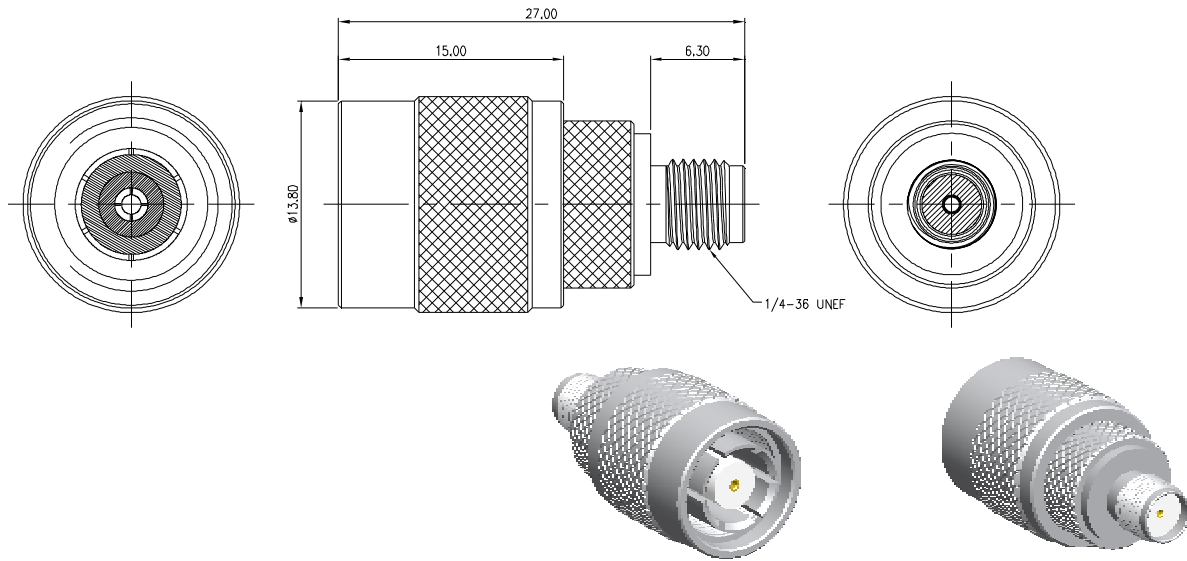

MMI RF COAXIAL CONNECTOR

- TNC -
THREADED NAVY CONNECTOR

TERMINAL TYPE

C : CABLE CONNECTOR, STRAIGHT TYPE

TNC CONNECTOR - CABLE CONNECTOR, STRAIGHT TYPE - C

TNC	001	C	MX	Gf	N
TNC CONNECTOR	SERIES NO.	CABLE CONNECTOR C: STRAIGHT TYPE	CONNECTOR TYPE MM: MALE HEAD, MALE PIN MF: MALE HEAD, FEMALE PIN	CONTACT PLATING Gf: GOLD FLASH	BODY PLATING N: NICKLE PLATED

TNC CONNECTOR - CABLE CONNECTOR, STRAIGHT TYPE - C

TNC	002	C	FX	Gf	N
TNC CONNECTOR	SERIES NO.	CABLE CONNECTOR C: STRAIGHT TYPE	CONNECTOR TYPE FM: FEMALE HEAD, MALE PIN FF: FEMALE HEAD, FEMALE PIN	CONTACT PLATING Gf: GOLD FLASH	BODY PLATING N: NICKLE PLATED

NOTE : SOME SIZES, STYLES AND OPTION ARE NON-STANDARD, NON-CANCELLABLE, NON-RETURNABLE

TNC PLUG RP TO SMA JACK ADAPTER

TSA	001	-	MF	-	FF
TNC TO SMA ADAPTER	SERIES NO.		TNC CONNECTOR TYPE MF: MALE HEAD, FEMALE PIN		SMA CONNECTOR TYPE FF: FEMALE HEAD, FEMALE PIN