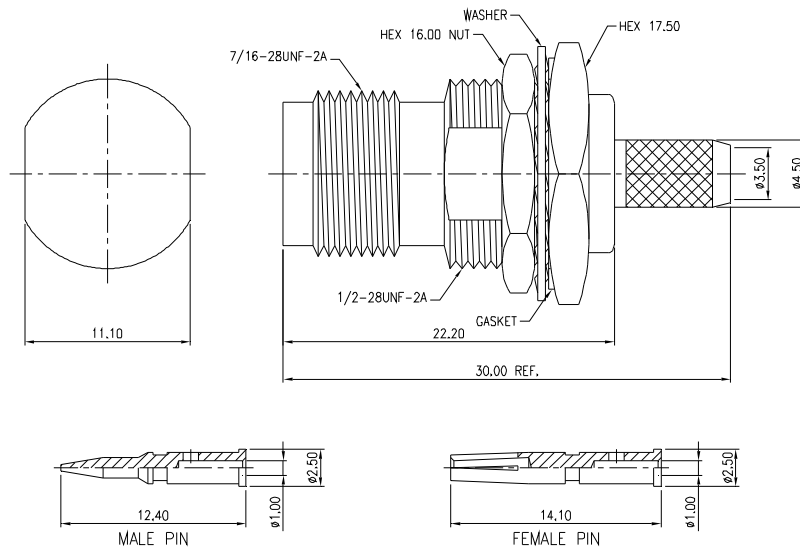

MMI RF COAXIAL CONNECTOR

- TNC -
THREADED NAVY CONNECTOR

TERMINAL TYPE

C : CABLE CONNECTOR, STRAIGHT TYPE

TNC CONNECTOR - CABLE CONNECTOR, STRAIGHT TYPE - C

TNC	001	C	MX	Gf	N
TNC CONNECTOR	SERIES NO.	CABLE CONNECTOR C: STRAIGHT TYPE	CONNECTOR TYPE MM: MALE HEAD, MALE PIN MF: MALE HEAD, FEMALE PIN	CONTACT PLATING Gf: GOLD FLASH	BODY PLATING N: NICKLE PLATED

TNC CONNECTOR - CABLE CONNECTOR, STRAIGHT TYPE - C

TNC	002	C	FX	Gf	N
TNC CONNECTOR	SERIES NO.	CABLE CONNECTOR C: STRAIGHT TYPE	CONNECTOR TYPE FM: FEMALE HEAD, MALE PIN FF: FEMALE HEAD, FEMALE PIN	CONTACT PLATING Gf: GOLD FLASH	BODY PLATING N: NICKLE PLATED

NOTE : SOME SIZES, STYLES AND OPTION ARE NON-STANDARD, NON-CANCELLABLE, NON-RETURNABLE

TNC PLUG RP TO SMA JACK ADAPTER

TSA	001	-	MF	-	FF
TNC TO SMA ADAPTER	SERIES NO.		TNC CONNECTOR TYPE MF: MALE HEAD, FEMALE PIN		SMA CONNECTOR TYPE FF: FEMALE HEAD, FEMALE PIN